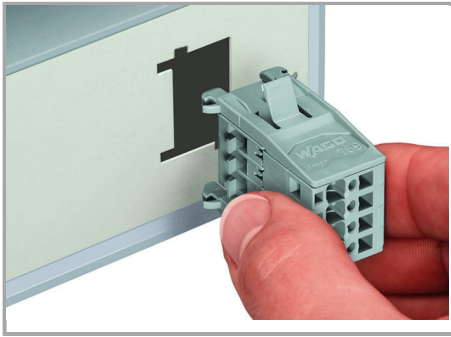

Insert male connector with snap-in flanges (769-604/005-000) into the cutout.