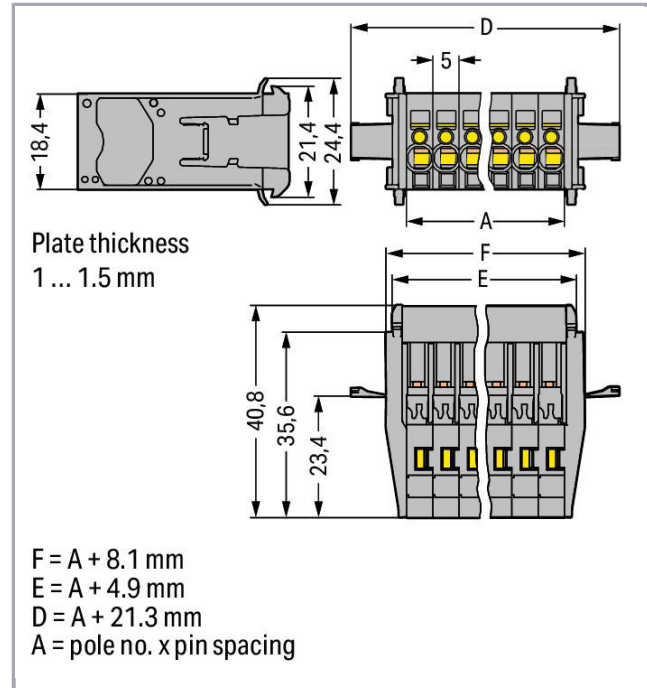

Fișă tehnică | Număr articol: 769-609/005-000

1-conductor male connector; Snap-in flange; 4 mm²; Pin spacing 5 mm; 9-pole; 4,00 mm²; gray

www.wago.com/769-609/005-000

RoHS Compliant

BOMcheck.net

Culoare: ■

Geometrical Data

Pin spacing	5 mm / 0.197 inch
Width	66.3 mm / 2.61 inch
Height	24.4 mm / 0.961 inch
Depth	40.8 mm / 1.606 inch

Mechanical data

Mounting type	Snap-in
---------------	---------

Plug connection