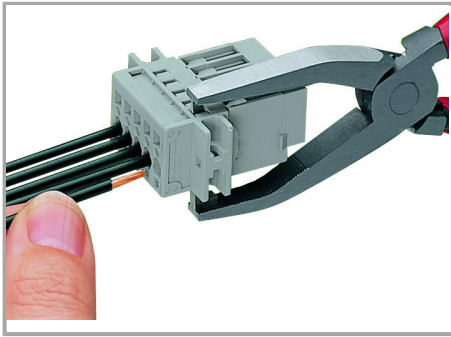

Snap-in mounting without tools

Snap-in mounting without tools

Sheet metal cutout

Male connectors with CAGE CLAMP® connection (769-6xx/005-000) and snap-in flanges

Inserting a conductor

Supus modificărilor.

Operating tool

Inserting a conductor via operating tool
(example shows a male connector).

Marking

Labeling a male connector with
CAGE CLAMP® connection via Mini-WSB
quick markers.

Familie de produse

X-COM

Afișare globală produse din familie.