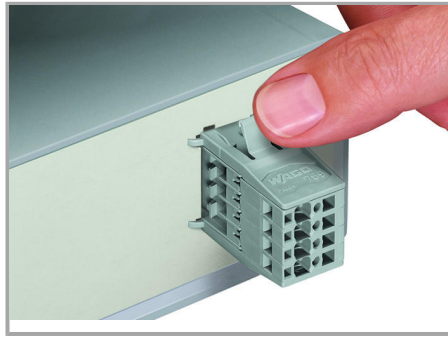

Male connector with snap-in flanges