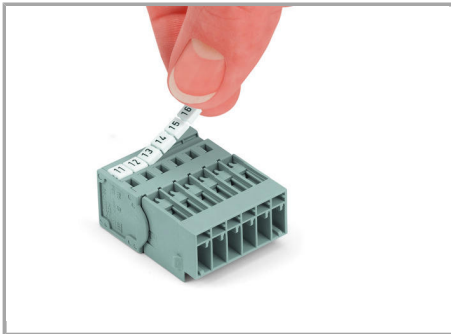

Snap-in mounting without tools

Snap-in mounting without tools

Sheet metal cutout

Male connectors with CAGE CLAMP® connection (769-6xx/005-000) and snap-in flanges

Inserting a conductor

Supus modificărilor.

Operating tool

Inserting a conductor via operating tool
(example shows a male connector).

Marking

Labeling a male connector with
CAGE CLAMP® connection via Mini-WSB
quick markers.

Familie de produse

X-COM

Afișare globală produse din familie.