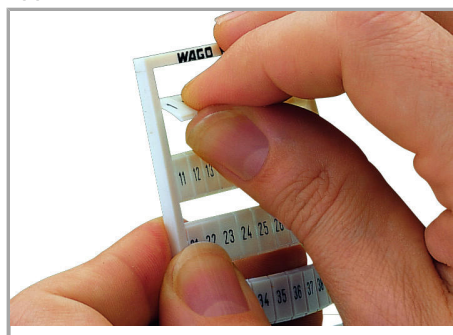

Weight	8,4 g
Fire load	0,256 MJ

Commercial data

Product Group	2 (Terminal Block Accessories)
Packaging type	BOX
Country of origin	DE
GTIN	4044918959926
Customs tariff number	49119900000

Counterpart

Installation Notes

Application

Separating a strip from the WMB marker card.