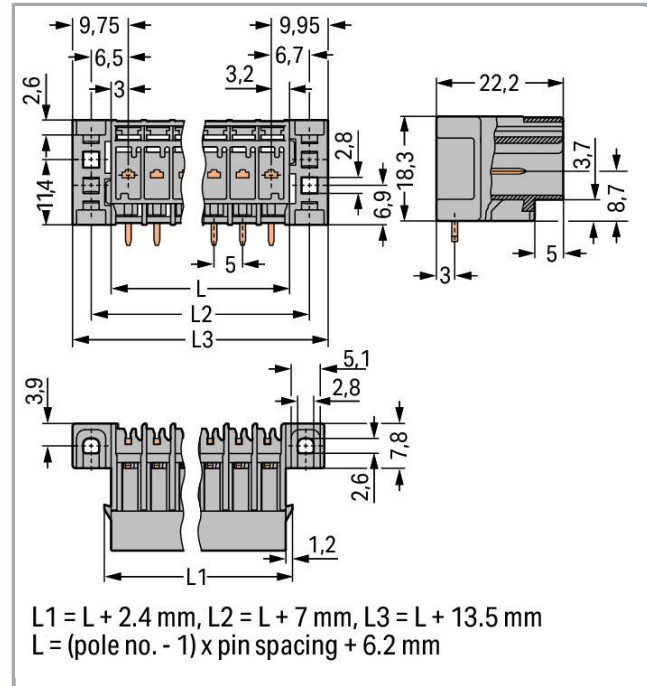

Fișă tehnică | Număr articol: 769-667/003-000

THT male header; 1.0 x 1.0 mm solder pin; angled; clamping collar; Pin spacing 5 mm; 7-pole; gray

www.wago.com/769-667/003-000

RoHS Compliant

BOMcheck.net

Culoare: ■

Pin spacing	5 mm / 0.197 inch
Width	49.7 mm / 1.957 inch
Height from the surface	18.3 mm / 0.72 inch
Depth	22.2 mm / 0.874 inch

Mechanical data

Mounting type	Mounting flange
---------------	-----------------