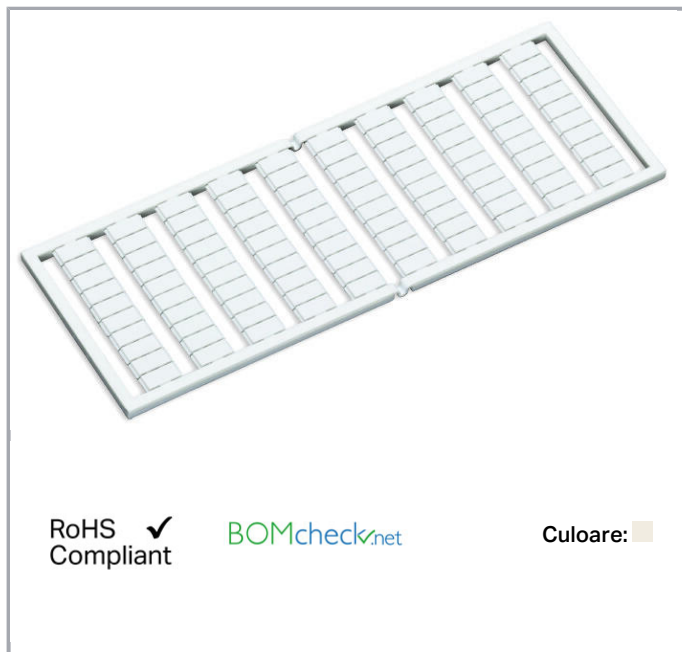

Fișă tehnică | Număr articol: 209-671

WSB marking card; as card; MARKED; 1301 ... 1400 (1x); not stretchable;

Vertical marking; snap-on type; white

www.wago.com/209-671

RoHS Compliant

BOMcheck.net

Culoare: 