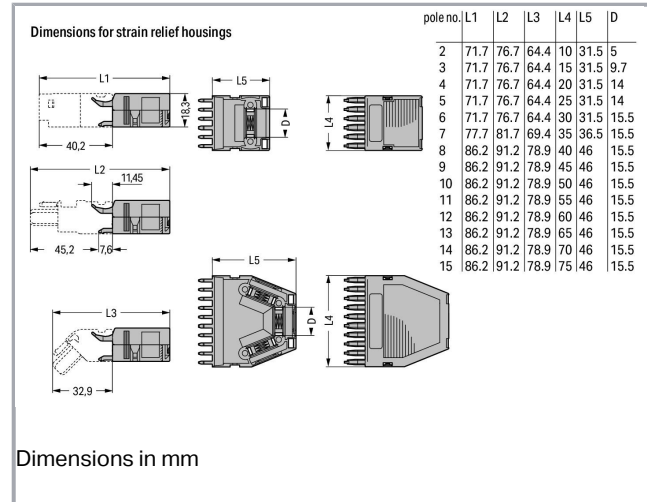

RoHS Compliant

BOMcheck.net

Culoare:

Date

Connection data

Pole No. 13

Geometrical Data

Width 65 mm / 2.559 inch
 Height 18.3 mm / 0.72 inch
 Depth 46 mm / 1.811 inch

Material Data

Color gray
 Fire load 0,464 MJ
 Weight 15,5 g

Supus modificărilor.

Commercial data

Product Group	18 (X-COM-System)
Packaging type	BOX
Country of origin	DE
GTIN	4017332728195
Customs tariff number	85389099990