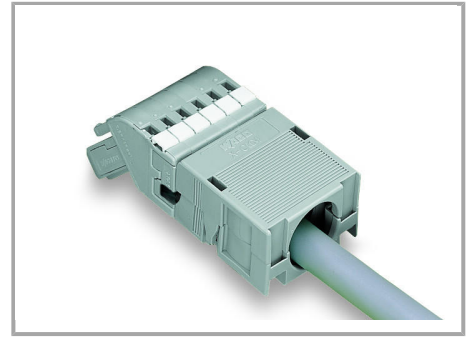

Snap-on type strain relief housing, consists of strain relief support and housing, 6-pole and 1-conductor female plugs, angled, 6-pole

6- to 9-pole strain relief housings feature two cable outlets and one cover.

10- to 16-pole strain relief housings feature three cable outlets and two covers.