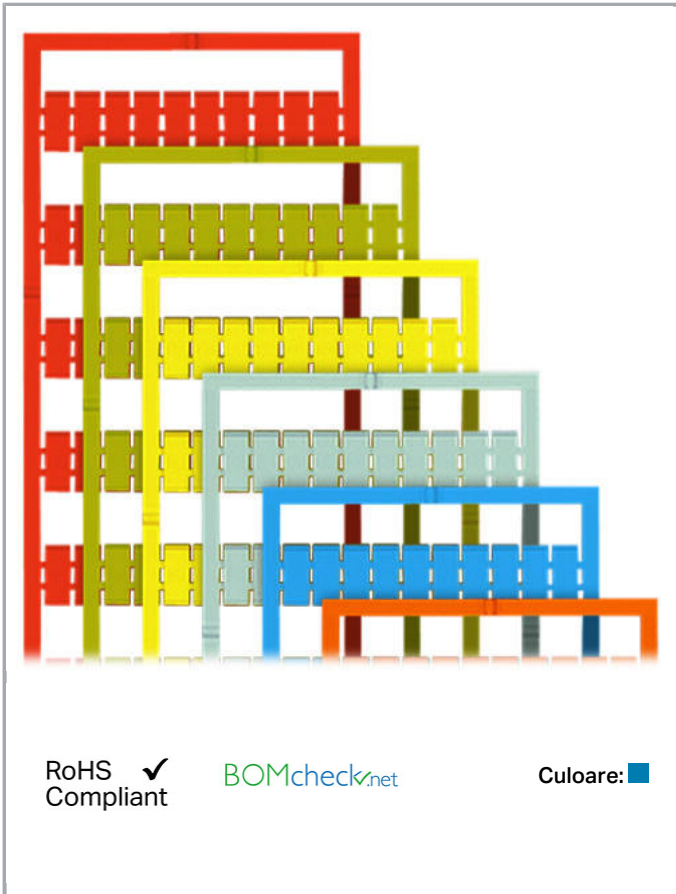

Fișă tehnică | Număr articol: 793-5502/000-006

WMB marking card; as card; MARKED; 1 ... 10 (10x); stretchable 5 - 5.2 mm;

Horizontal marking; snap-on type; blue

www.wago.com/793-5502/000-006

Date

Technical Data

Marking	1 ... 10
Marking (number)	10
Marking direction	Horizontal marking
Marking color	black
Marking type	Digits
Darstellung des Aufdrucks	consecutive numbers per strip
Pre-assembly	10 strips with 10 markers per card

Aveți întrebări despre produsele noastre?
Vă stăm la dispoziție pentru preluarea apelului la +40 (0) 31 421 85 68.

Geometrical Data

Marker/Strip width	5 ... 5,2 mm
Marker width	5 mm

Material Data

Color	blue
Weight	8,8 g
Fire load	0,264 MJ

Separating an individual marker from the WMB marker strip – for larger terminal blocks.

Marking

Supus modificărilor.

Snapping a WMB marker strip into the marker slot of the double marker carrier.

Snapping a marking strip into the marker slot.