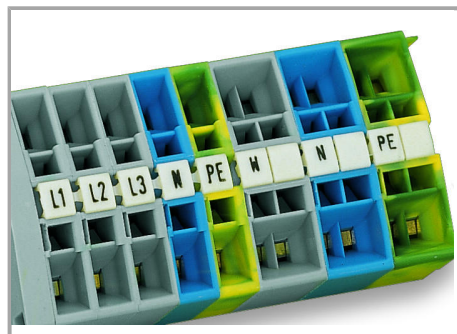

Material Data

Color	green
Weight	112 g

Commercial data

Packaging type	bag
Country of origin	DE
GTIN	4055143297998
Customs tariff number	49119900000

Counterpart

Produce compatibile

Marking accessories

Nr. articol: 258-5000

Thermal transfer printer; Smart Printer; for complete control cabinet marking; 300 dpi

www.wago.com/258-5000

Nr. articol: 258-5008

Roller; for Smart Printer; for Mini-WSB Inline WAGO (2009-145); 1 grinding device

www.wago.com/258-5008

Installation Notes

Marking

Marking via Mini-WSB Quick markers.

Familie de produse

Supus modificărilor.

WAGO Kontakttechnik GmbH & Co. KG
/Representative Office Romania
Sos. Pipera-Tunari nr. 1/1
building 1, 2nd floor | 077190 Voluntari, Ilfov
Tel.: +40-(0)31 421 85 68 | Email: info-RO@wago.com

Aveți întrebări despre produsele noastre?
Vă stăm la dispoziție pentru preluarea apelului la +40 (0) 31 421 85 68.