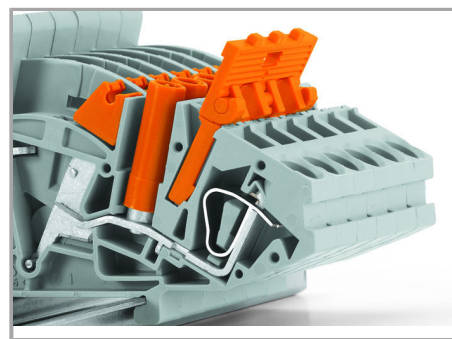

Fișă tehnică | Număr articol: 282-432/100-000

Jumper with safety lid; insulated; 2-way; Nominal current 30 A; orange

www.wago.com/282-432/100-000

Date

Electrical data

Supus modificărilor.

WAGO Kontakttechnik GmbH & Co. KG
/Representative Office Romania
Sos. Pipera-Tunari nr. 1/1
building 1, 2nd floor | 077190 Voluntari, Ilfov
Tel.: +40-(0)31 421 85 68 | Email: info-RO@wago.com

CAD/CAE-Data

CAE data

WSCAD Universe 282-432/100-000	URL	Descărcare
--------------------------------	-----	------------

Installation Notes

Jumpered

Supus modificărilor.

BJumper with safety lid in pre-locked position

Longitudinal switching disconnect terminal blocks with inserted jumper, including safety lid

Jumper with raised safety lid

Removing a jumper via safety lid.

Jumper with safety lid

Jumper with safety lid:

Remove jumper via operating tool.