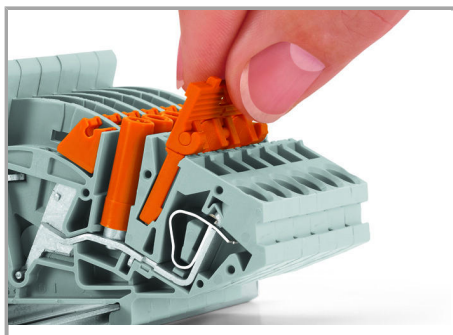

Fișă tehnică | Număr articol: 282-432/100-000

Jumper with safety lid; insulated; 2-way; Nominal current 30 A; orange

www.wago.com/282-432/100-000

Date

Electrical data

Supus modificărilor.

WAGO Kontakttechnik GmbH & Co. KG
/Representative Office Romania
Sos. Pipera-Tunari nr. 1/1
building 1, 2nd floor | 077190 Voluntari, Ilfov
Tel.: +40-(0)31 421 85 68 | Email: info-RO@wago.com

CAD/CAE-Data

CAE data

WSCAD Universe 282-432/100-000	URL	Descărcare
--------------------------------	-----	------------

Installation Notes

Jumpered

Supus modificărilor.

BJumper with safety lid in pre-locked position

Longitudinal switching disconnect terminal blocks with inserted jumper, including safety lid

Jumper with raised safety lid

Removing a jumper via safety lid.

Jumper with safety lid

Jumper with safety lid:

Remove jumper via operating tool.