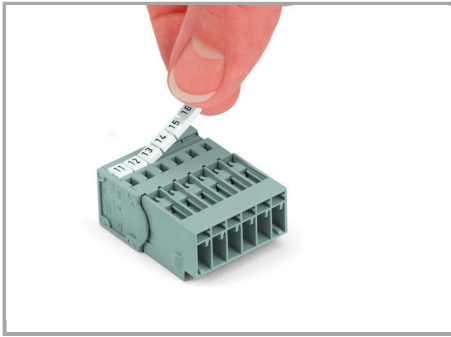

Application

Male connector with CAGE CLAMP®
connection and snap-in mounting feet

1-connector female plug, straight

Marking

Supus modificărilor.

Labeling a male connector with
CAGE CLAMP® connection via Mini-WSB
quick markers.