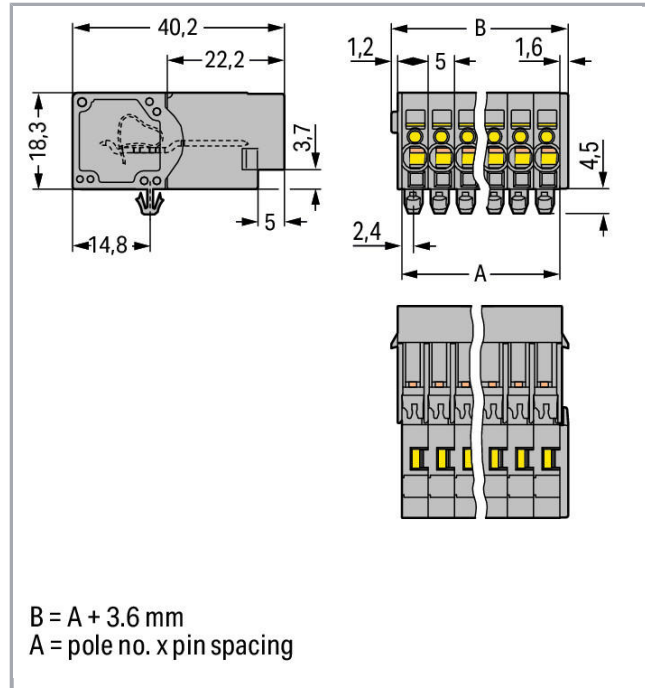

Fișă tehnică | Număr articol: 769-614/001-000

1-conductor male connector; Snap-in mounting feet; 4 mm²; Pin spacing 5 mm; 14-pole; 4,00 mm²; gray

www.wago.com/769-614/001-000

RoHS
Compliant

BOMcheck.net

Culoare: ■

Geometrical Data

Pin spacing	5 mm / 0.197 inch
Width	73.6 mm / 2.898 inch
Height from the surface	18.3 mm / 0.72 inch
Depth	40.2 mm / 1.583 inch

Mechanical data

Mounting type	Snap-in mounting foot
---------------	-----------------------