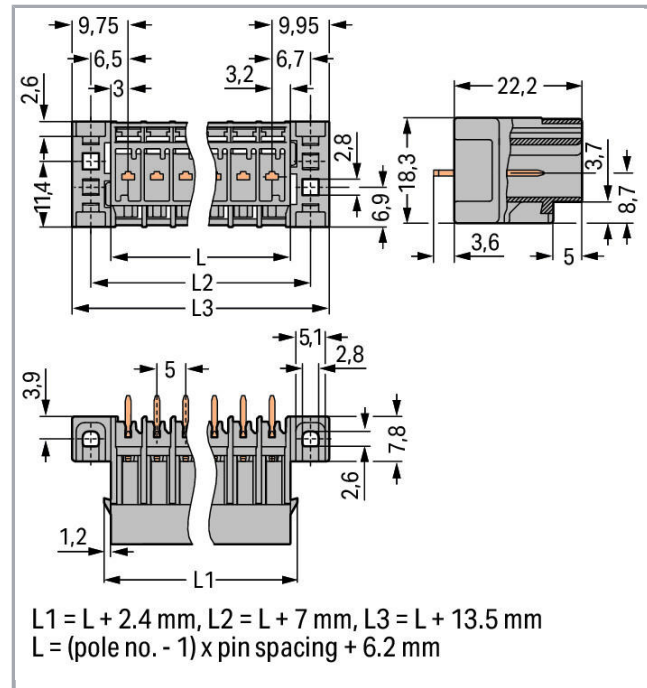

Date

Electrical data

Ratings per IEC/EN 60664-1

Nominal voltage (III/3)	250 V
Rated surge voltage (III/3)	4 kV
Rated voltage (III/2)	500 V
Rated surge voltage (III/2)	4 kV
Rated current	32 A
Legend (ratings)	(III / 3) $\triangleq$ Overvoltage category III / Pollution degree 3

Supus modificărilor.

WAGO Kontakttechnik GmbH & Co. KG
/Representative Office Romania
Sos. Pipera-Tunari nr. 1/1
building 1, 2nd floor | 077190 Voluntari, Ilfov
Tel.: +40-(0)31 421 85 68 | Email: info-RO@wago.com

Aveți întrebări despre produsele noastre?
Vă stăm la dispoziție pentru preluarea apelului la +40 (0) 31 421 85 68.