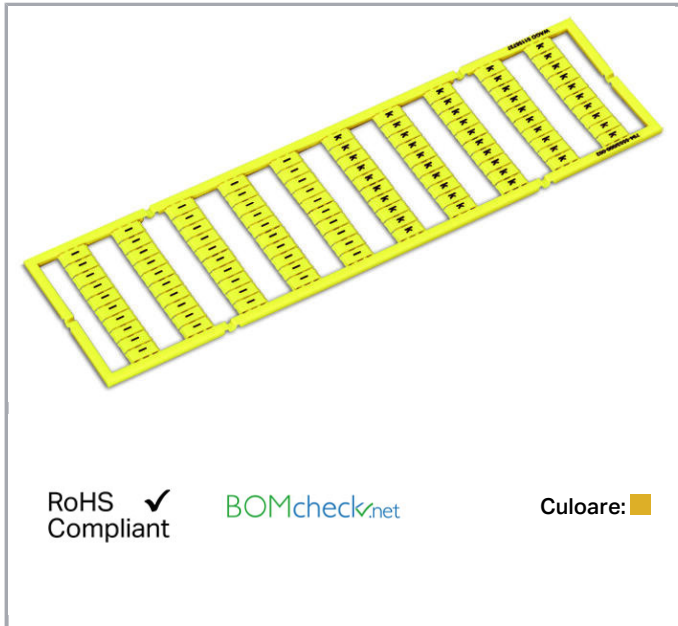

Fișă tehnică | Număr articol: 794-5553/000-002

WMB marking card; as card; MARKED; k/l (each 50); stretchable 5 - 5.2 mm;

Horizontal marking; snap-on type; yellow

www.wago.com/794-5553/000-002

Date

Technical Data

Marking	k/l
Marking (number)	50
Marking direction	Horizontal marking
Marking color	black
Marking type	Symbol
Darstellung des Aufdrucks	same symbols per strip
Pre-assembly	10 strips with 10 markers per card

Geometrical Data

Marker/Strip width	5 ... 5.2 mm
Marker width	5 mm

Material Data

Color	yellow
Weight	8,8 g

Supus modificărilor.

WAGO Kontakttechnik GmbH & Co. KG
/Representative Office Romania
Sos. Pipera-Tunari nr. 1/1
building 1, 2nd floor | 077190 Voluntari, Ilfov
Tel.: +40-(0)31 421 85 68 | Email: info-RO@wago.com

Counterpart

Installation Notes

Application

Separating a strip from the WMB marker card.

Stretching a WMB marker strip.

Separating an individual marker from the WMB marker strip – for larger terminal blocks.