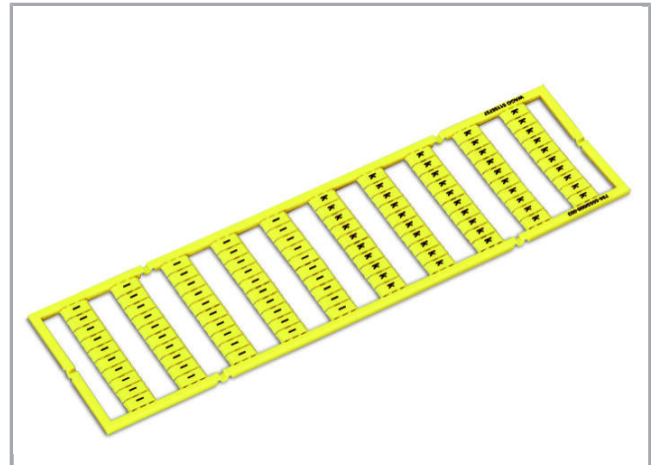

Fișă tehnică | Număr articol: 794-5553/000-002

WMB marking card; as card; MARKED; k/l (each 50); stretchable 5 - 5.2 mm;

Horizontal marking; snap-on type; yellow

www.wago.com/794-5553/000-002

Date

Technical Data

Marking	k/l
Marking (number)	50
Marking direction	Horizontal marking
Marking color	black
Marking type	Symbol
Darstellung des Aufdrucks	same symbols per strip
Pre-assembly	10 strips with 10 markers per card

Geometrical Data

Marker/Strip width	5 ... 5.2 mm
Marker width	5 mm

Material Data

Color	yellow
Weight	8,8 g

Supus modificărilor.

WAGO Kontakttechnik GmbH & Co. KG
/Representative Office Romania
Sos. Pipera-Tunari nr. 1/1
building 1, 2nd floor | 077190 Voluntari, Ilfov
Tel.: +40-(0)31 421 85 68 | Email: info-RO@wago.com

Counterpart

Installation Notes

Application

Separating a strip from the WMB marker card.

Stretching a WMB marker strip.

Separating an individual marker from the WMB marker strip – for larger terminal blocks.