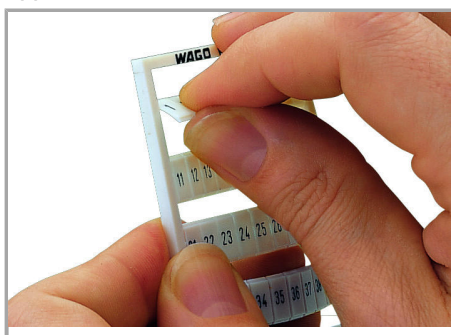

Fire load 0,264 MJ

Commercial data

Packaging type	BOX
Country of origin	DE
GTIN	4044918992138
Customs tariff number	491 19900000

Counterpart

Installation Notes

Application

Separating a strip from the WMB marker card.