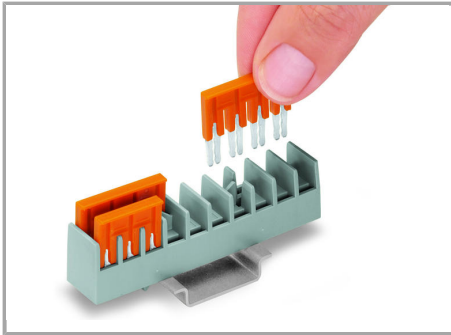

CAE data

EPLAN Data Portal 282-369	URL	Descărcare
WSCAD Universe 282-369	URL	Descărcare

Installation Notes

Collective jumper carrier
Inserting a jumper

Supus modificărilor.