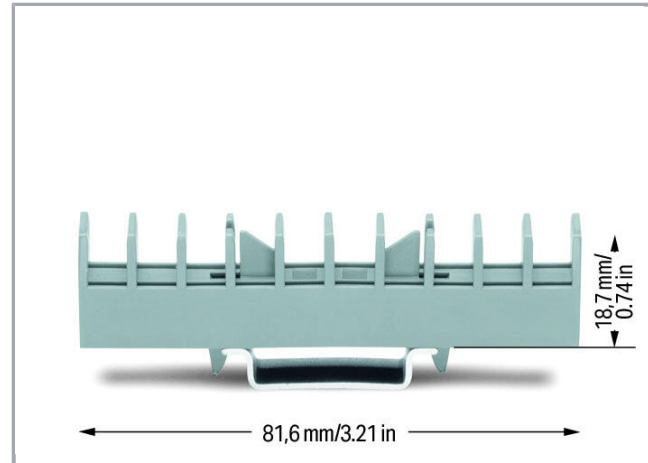

Fișă tehnică | Număr articol: 282-369

Collective carrier for jumpers; for jumpers for transverse switching terminal block (282-811) and longitudinal switching disconnect terminal block (282-821); gray

www.wago.com/282-369

Descriere articol

The collective carrier can be snapped onto DIN-35 rails.

It serves as a depository for jumpers during maintenance.

Date

Technical Data

Main product function	Mounting Accessories
Mounting type	DIN-35 rail

Geometrical Data

Width	15.8 mm / 0.622 inch
Height from upper-edge of DIN-rail	18.7 mm / 0.736 inch
Depth	81.6 mm / 3.213 inch

Material Data

Color	gray
Fire load	0,284 MJ
Weight	9,5 g

Supus modificărilor.

Commercial data

Product Group	1 (Rail Mounted Terminal Blocks)
Packaging type	BOX
Country of origin	DE
GTIN	4044918450270
Customs tariff number	85366990990

Counterpart

Produse compatibile

Jumper

	Nr. articol: 282-432 Jumper; insulated; 2-way; Nominal current 30 A; orange	www.wago.com/282-432
	Nr. articol: 282-432/100-000 Jumper with safety lid; insulated; 2-way; Nominal current 30 A; orange	www.wago.com/282-432/100-000
	Nr. articol: 282-433 Jumper; insulated; 3-way; Nominal current 30 A; orange	www.wago.com/282-433
	Nr. articol: 282-433/011-000 Jumper; insulated; 2-way (1-3); Nominal current 30 A; orange	www.wago.com/282-433/011-000
	Nr. articol: 282-433/100-000 Jumper with safety lid; insulated; 3-way; Nominal current 30 A; orange	www.wago.com/282-433/100-000
	Nr. articol: 282-434 Jumper; insulated; 4-way; Nominal current 30 A; orange	www.wago.com/282-434
	Nr. articol: 282-434/100-000 Jumper with safety lid; insulated; 4-way; Nominal current 30 A; orange	www.wago.com/282-434/100-000
	Nr. articol: 282-435 Jumper; insulated; 5-way; Nominal current 30 A; orange	www.wago.com/282-435
	Nr. articol: 282-435/011-000 Jumper; insulated; 3-way (1-3-5); Nominal current 30 A; special version; orange	www.wago.com/282-435/011-000
	Nr. articol: 282-435/301-000 Jumper; orange	www.wago.com/282-435/301-000