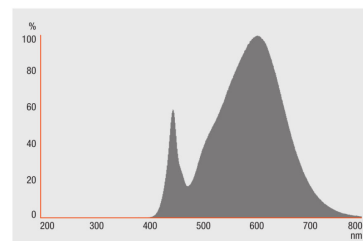

P CLAS P 40 FR 5.3 W/2700K E14, P
CLAS P 40 FR 5 W/2700K E14, P CLAS P
40 FR 6 W/2700K E14

P CLAS P 40 FR 5.3 W/2700K E14, P
CLAS P 40 FR 5 W/2700K E14

P CLAS P 40 FR 6 W/2700K E14

APPLICATION ADVICE

For more detailed application information and graphics please see product datasheet.

LOGISTICAL DATA

Product code	Packaging unit (Pieces/Unit)	Dimensions (length x width x height)	Gross weight	Volume
4058075147942	Shipping carton box 10	240 mm x 101 mm x 108 mm	518.00 g	2.62 dm³
4058075292369	Shipping carton box 10	240 mm x 101 mm x 108 mm	518.00 g	2.62 dm³
4052899962484	Shipping carton box 10	240 mm x 101 mm x 108 mm	568.00 g	2.62 dm³

The mentioned product code describes the smallest quantity unit which can be ordered. One shipping unit can contain one or more single products. When placing an order, for the quantity please enter single or multiples of a shipping unit.