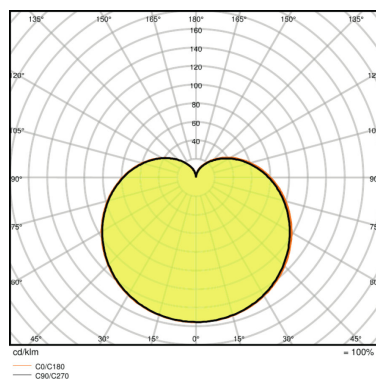

P CLAS P 40 FR 5.3 W/2700K E14, P
CLAS P 40 FR 5 W/2700K E14, P CLAS P
40 FR 6 W/2700K E14

P CLAS P 40 FR 5.3 W/2700K E14, P
CLAS P 40 FR 5 W/2700K E14

P CLAS P 40 FR 6 W/2700K E14

APPLICATION ADVICE

For more detailed application information and graphics please see product datasheet.

LOGISTICAL DATA

Product code	Packaging unit (Pieces/Unit)	Dimensions (length x width x height)	Gross weight	Volume
4058075147942	Shipping carton box 10	240 mm x 101 mm x 108 mm	518.00 g	2.62 dm³
4058075292369	Shipping carton box 10	240 mm x 101 mm x 108 mm	518.00 g	2.62 dm³
4052899962484	Shipping carton box 10	240 mm x 101 mm x 108 mm	568.00 g	2.62 dm³

The mentioned product code describes the smallest quantity unit which can be ordered. One shipping unit can contain one or more single products. When placing an order, for the quantity please enter single or multiples of a shipping unit.