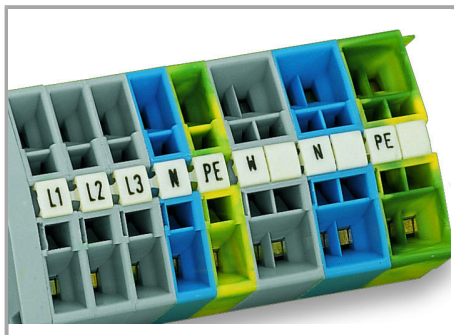

Material Data

Color	white
Weight	6,5 g
Fire load	0,201 MJ

Commercial data

Product Group	2 (Terminal Block Accessories)
Packaging type	BOX
Country of origin	DE
GTIN	4017332253420
Customs tariff number	4911990000

Counterpart

Installation Notes

Marking

Marking via Mini-WSB Quick markers.

Familie de produse

Mini-WSB

Afișare globală produse din familie.

Supus modificărilor.