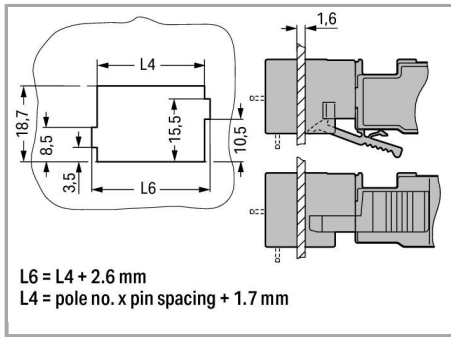

- Zuken CR-5000 and CR-8000

PCB Component Libraries (EDA), PCB CAD Library Ultra Librarian

Installation Notes

Assembly

Cutout

Male headers with solder pins