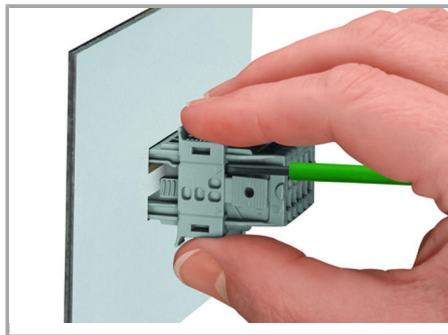

Secure the snap-in flange.

Male connector with snap-in flanges (769-605/006-000) into the cutout

For removal, insert operating tool (2.5 mm blade) into release slot.

Press center part on both the top and bottom of the connector. Then remove snap-in flange.