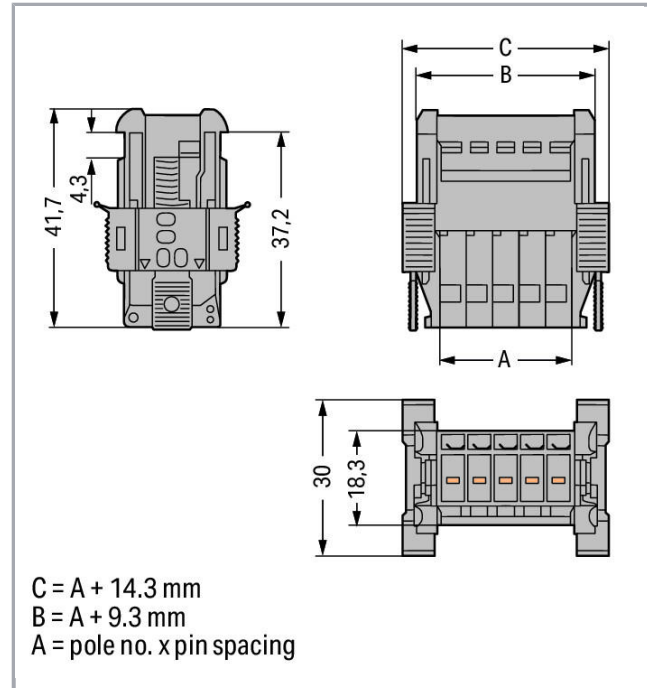

Fișă tehnică | Număr articol: 769-615/006-000

1-conductor male connector; Snap-in flange; 4 mm²; Pin spacing 5 mm; 15-pole; 4,00 mm²; gray

www.wago.com/769-615/006-000

RoHS Compliant

BOMcheck.net

Culoare: ■

Geometrical Data

Pin spacing	5 mm / 0.197 inch
Width	89.3 mm / 3.516 inch
Height	30 mm / 1.181 inch
Depth	41.7 mm / 1.642 inch

Mechanical data

Mounting type	Snap-in
---------------	---------

Plug connection