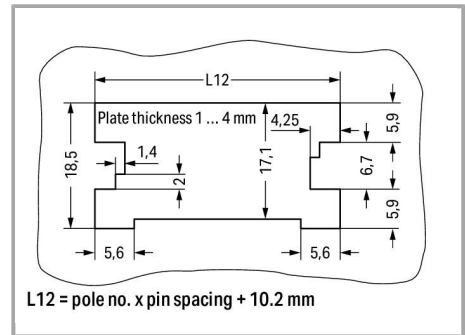

Secure the snap-in flange.

Male connector with snap-in flanges (769-605/006-000) into the cutout

For removal, insert operating tool (2.5 mm blade) into release slot.

Press center part on both the top and bottom of the connector. Then remove snap-in flange.