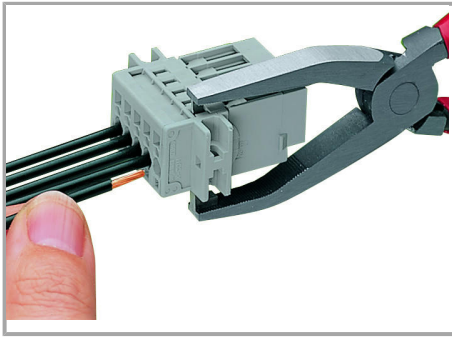

Secure the snap-in flange.

Male connector with snap-in flanges (769-605/006-000) into the cutout

For removal, insert operating tool (2.5 mm blade) into release slot.

Press center part on both the top and bottom of the connector. Then remove snap-in flange.

Sheet metal cutout (for female plugs without locking levers)

Male connectors with CAGE CLAMP® connection (769-6xx/006-000) and snap-in flanges

Inserting a conductor

Supus modificărilor.

Operating tool

Inserting a conductor via operating tool
(example shows a male connector).