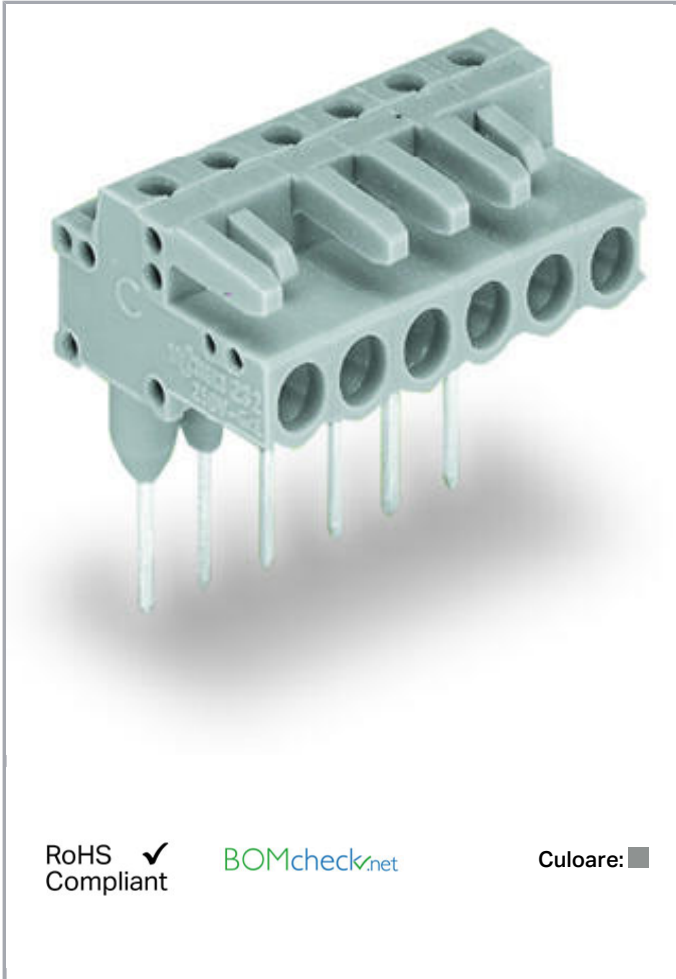

Fișă tehnică | Număr articol: 232-240/005-000

Female connector for rail-mount terminal blocks; 0.6 x 1 mm pins; angled;

Pin spacing 5 mm; 10-pole; gray

www.wago.com/232-240/005-000

RoHS Compliant

BOMcheck.net

Aveți întrebări despre produsele noastre?
Vă stăm la dispoziție pentru preluarea apelului la +40 (0) 31 421 85 68.

Descriere articol

- Pluggable connectors for rail-mount terminal blocks equipped with CAGE CLAMP® connection
- Female connectors with long contact pins connect to the termination ports of 280 Series Rail-Mount Terminal Blocks
- Female connectors are touch-proof when unmated, providing a pluggable, live output
- With coding fingers

Safety information 1:

The *MCS – MULTI CONNECTION SYSTEM* includes connectors without breaking capacity in accordance with DIN EN 61984. When used as intended, these connectors must not be connected/disconnected when live or under load. The circuit design should ensure header pins, which can be touched, are not live when unmated.