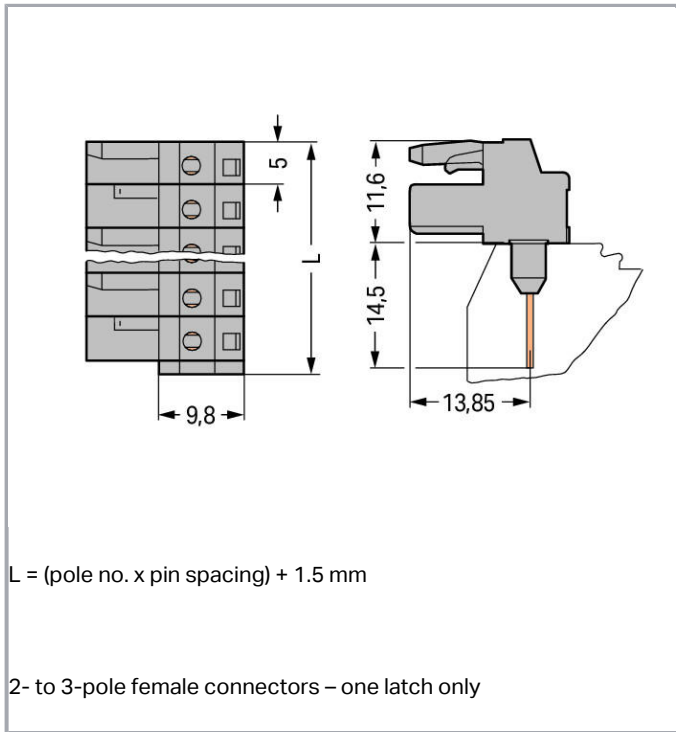

Fișă tehnică | Număr articol: 232-240/005-000

Female connector for rail-mount terminal blocks; 0.6 x 1 mm pins; angled;

Pin spacing 5 mm; 10-pole; gray

www.wago.com/232-240/005-000

RoHS Compliant

BOMcheck.net

Aveți întrebări despre produsele noastre?
Vă stăm la dispoziție pentru preluarea apelului la +40 (0) 31 421 85 68.

Descriere articol

- Pluggable connectors for rail-mount terminal blocks equipped with CAGE CLAMP® connection
- Female connectors with long contact pins connect to the termination ports of 280 Series Rail-Mount Terminal Blocks
- Female connectors are touch-proof when unmated, providing a pluggable, live output
- With coding fingers

Connection data

Pole No.	10
Total number of potentials	10
Number of connection types	1
Number of levels	1

Geometrical Data

Pin spacing	5 mm / 0.197 inch
Width	51,5 mm / 2.028 inch
Height	26,1 mm / 1.028 inch
Height from the surface	11,6 mm / 0.457 inch
Depth	18,25 mm / 0.719 inch