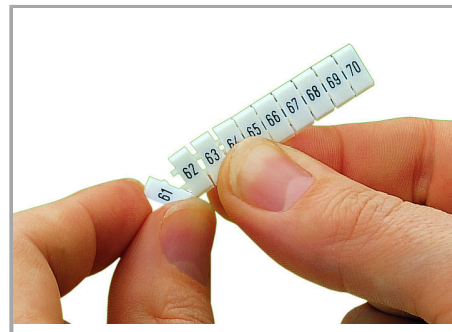

Separating an individual marker from the WMB marker strip – for larger terminal blocks.

Marking

Supus modificărilor.