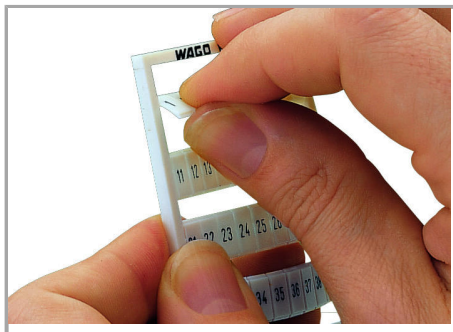

Fire load 0,257 MJ

Commercial data

Product Group	2 (Terminal Block Accessories)
Packaging type	bag
Country of origin	DE
GTIN	4055143664998
Customs tariff number	49119900000

Counterpart

Installation Notes

Application

Separating a strip from the WMB marker card.