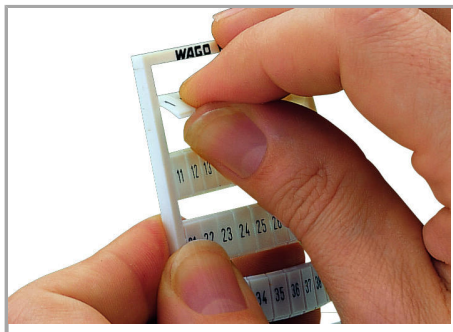

Fișă tehnică | Număr articol: 793-623

WMB marking card; as card; MARKED; 11 / 12 (50 each); not stretchable;
Vertical marking; snap-on type; white

www.wago.com/793-623

Date

Technical Data

Marking	11 / 12
Marking (number)	50
Marking direction	Vertical marking
Marking color	black
Marking type	Digits
Darstellung des Aufdrucks	same numbers per strip
Pre-assembly	10 strips with 10 markers per card

Geometrical Data

Marker/Strip width	5 mm
Marker width	5 mm

Material Data

Color	white
Weight	8,8g

Supus modificărilor.

WAGO Kontakttechnik GmbH & Co. KG
/Representative Office Romania
Sos. Pipera-Tunari nr. 1/1
building 1, 2nd floor | 077190 Voluntari, Ilfov
Tel.: +40-(0)31 421 85 68 | Email: info-RO@wago.com

Counterpart

Installation Notes

Application

Separating a strip from the WMB marker card.

Stretching a WMB marker strip.

Separating an individual marker from the WMB marker strip – for larger terminal blocks.