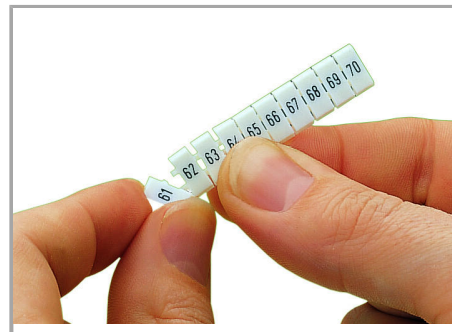

Fișă tehnică | Număr articol: 793-623

WMB marking card; as card; MARKED; 11 / 12 (50 each); not stretchable;
Vertical marking; snap-on type; white

www.wago.com/793-623

Date

Technical Data

Marking	11 / 12
Marking (number)	50
Marking direction	Vertical marking
Marking color	black
Marking type	Digits
Darstellung des Aufdrucks	same numbers per strip
Pre-assembly	10 strips with 10 markers per card

Geometrical Data

Marker/Strip width	5 mm
Marker width	5 mm

Material Data

Color	white
Weight	8,8g

Supus modificărilor.

WAGO Kontakttechnik GmbH & Co. KG
/Representative Office Romania
Sos. Pipera-Tunari nr. 1/1
building 1, 2nd floor | 077190 Voluntari, Ilfov
Tel.: +40-(0)31 421 85 68 | Email: info-RO@wago.com

Counterpart

Installation Notes

Application

Separating a strip from the WMB marker card.

Stretching a WMB marker strip.

Separating an individual marker from the WMB marker strip – for larger terminal blocks.