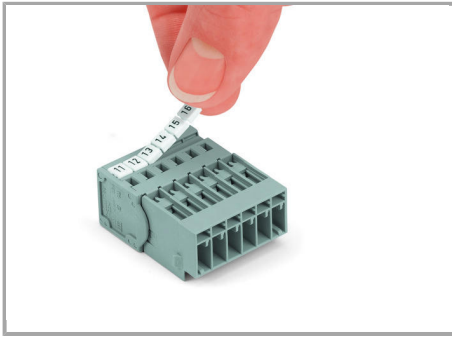

Supus modificărilor.

Operating tool

Inserting a conductor via operating tool
(example shows a male connector).

Application

Male connector with CAGE CLAMP®
connection

1-connector female plug, straight

Marking

Supus modificărilor.

Labeling a male connector with
CAGE CLAMP® connection via Mini-WSB
quick markers.

Familie de produse

X-COM

[Afișare globală produse din familie.](#)

Supus modificărilor.