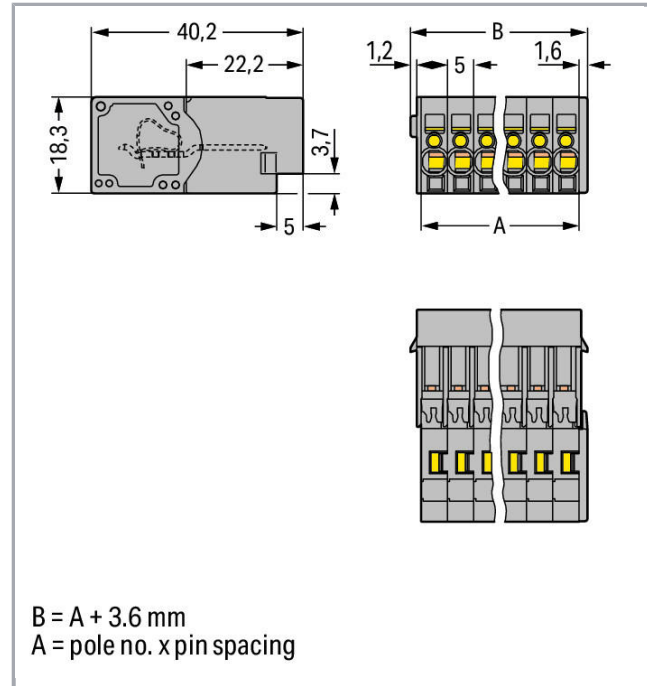

Fișă tehnică | Număr articol: 769-611

1-conductor male connector; 4 mm²; Pin spacing 5 mm; 11-pole; 4,00 mm²; gray

www.wago.com/769-611

RoHS
Compliant

BOMcheck.net

Culoare: ■

Date

Electrical data