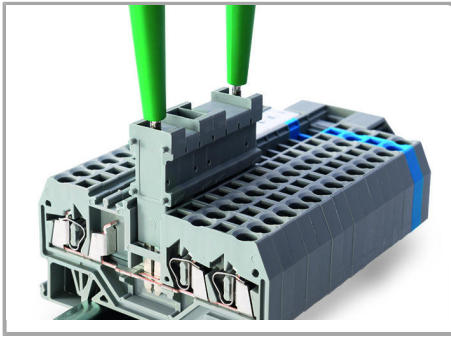

Fișă tehnică | Număr articol: 281-418

Test plug module; modular; suitable for all WAGO 281, 776, 777 and 781 series rail-mounted terminal blocks with jumper slots in the current bar; gray

www.wago.com/281-418

Snapping test plug and spacer modules together to assemble a multiple test plug module.

Testing

Supus modificărilor.

The test plug modules are directly plugged into the jumper contact slot of the current bar.