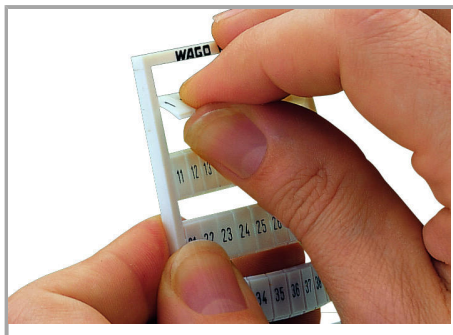

Geometrical Data

Marker/Strip width	5 ... 5,2 mm
Marker width	5 mm

Material Data

Color	white
Weight	8,4 g
Fire load	0,256 MJ

Commercial data

Product Group	2 (Terminal Block Accessories)
Packaging type	bag
Country of origin	DE
GTIN	4055143665100
Customs tariff number	49119900000

Counterpart

Installation Notes

Application

Separating a strip from the WMB marker card.