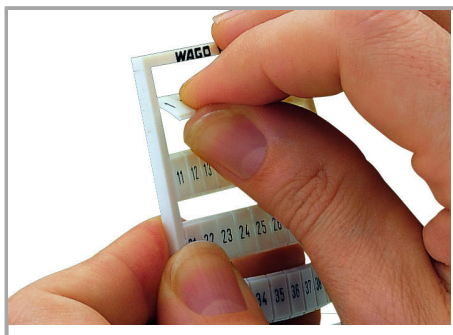

Fișă tehnică | Număr articol: 793-3509

WMB marking card; as card; MARKED; 151 ... 200 (2x); Horizontal marking; snap-on type; white

www.wago.com/793-3509

Date

Technical Data

Marking	151 ... 200
Marking (number)	2
Marking direction	Horizontal marking
Marking color	black
Marking type	Digits
Darstellung des Aufdrucks	consecutive numbers per strip
Pre-assembly	10 strips with 10 markers per card

Geometrical Data

Marker/Strip width	3.5 mm
Marker width	3,5 mm

Material Data

Color	white
Weight	6,5 g

Supus modificărilor.

WAGO Kontakttechnik GmbH & Co. KG
/Representative Office Romania
Sos. Pipera-Tunari nr. 1/1
building 1, 2nd floor | 077190 Voluntari, Ilfov
Tel.: +40-(0)31 421 85 68 | Email: info-RO@wago.com

Counterpart

Installation Notes

Application

Separating a strip from the WMB marker card.

Stretching a WMB marker strip.

Separating an individual marker from the WMB marker strip – for larger terminal blocks.