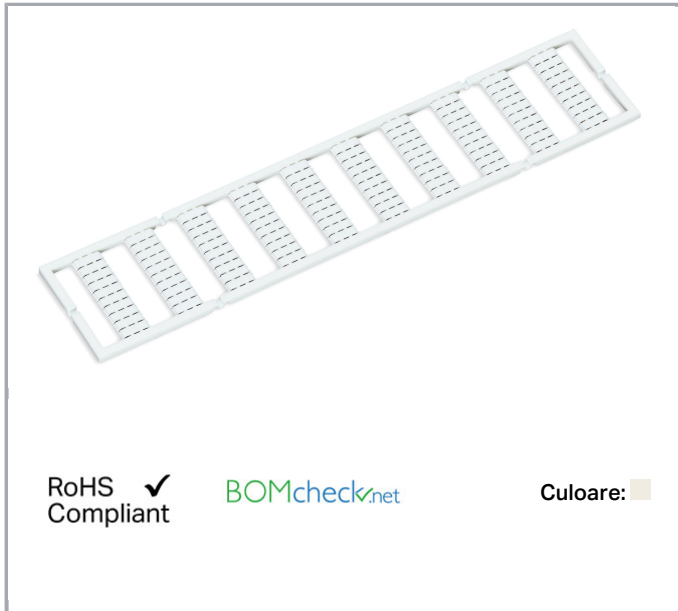

Fișă tehnică | Număr articol: 793-3509

WMB marking card; as card; MARKED; 151 ... 200 (2x); Horizontal marking; snap-on type; white

www.wago.com/793-3509

Date

Technical Data

Marking	151 ... 200
Marking (number)	2
Marking direction	Horizontal marking
Marking color	black
Marking type	Digits
Darstellung des Aufdrucks	consecutive numbers per strip
Pre-assembly	10 strips with 10 markers per card

Geometrical Data

Marker/Strip width	3.5 mm
Marker width	3,5 mm

Material Data

Color	white
Weight	6,5 g

Supus modificărilor.

WAGO Kontakttechnik GmbH & Co. KG
/Representative Office Romania
Sos. Pipera-Tunari nr. 1/1
building 1, 2nd floor | 077190 Voluntari, Ilfov
Tel.: +40-(0)31 421 85 68 | Email: info-RO@wago.com

Counterpart

Installation Notes

Application

Separating a strip from the WMB marker card.

Stretching a WMB marker strip.

Separating an individual marker from the WMB marker strip – for larger terminal blocks.

Marking

Supus modificărilor.

Snapping a WMB marker strip into the marker slot of the double marker carrier.

Snapping a marking strip into the marker slot.

Familie de produse

WMB Multi marking system

Afișare globală produse din familie.