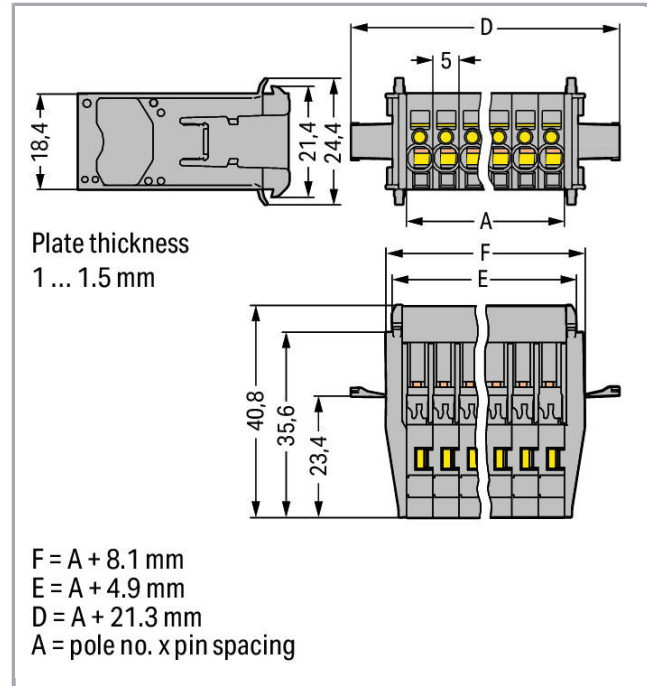

Fișă tehnică | Număr articol: 769-614/005-000

1-conductor male connector; Snap-in flange; 4 mm²; Pin spacing 5 mm; 14-pole; 4,00 mm²; gray

www.wago.com/769-614/005-000

RoHS Compliant

BOMcheck.net

Culoare: ■

Geometrical Data

Pin spacing	5 mm / 0.197 inch
Width	91.3 mm / 3.594 inch
Height	24.4 mm / 0.961 inch
Depth	40.8 mm / 1.606 inch

Mechanical data

Mounting type	Snap-in
---------------	---------

Plug connection