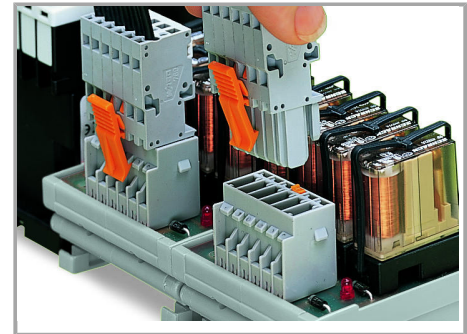

Male headers with straight solder pins and 1-conductor female plugs (picture shows a relay module)

Male headers with solder pins for printed circuit boards

Pluggable PCB connection

Connection to a relay module inside the switchgear cabinet