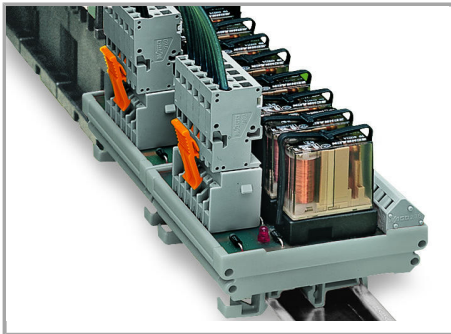

Male headers with straight solder pins and 1-conductor female plugs (picture shows a relay module)

Male headers with solder pins for printed circuit boards

Pluggable PCB connection

Connection to a relay module inside the switchgear cabinet