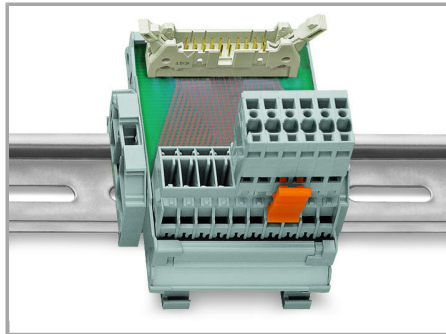

—
Supus modificărilor.

- Zuken CadStar 3 and 4
- Zuken CR-5000 and CR-8000

PCB Component Libraries (EDA), PCB CAD Library Ultra Librarian

Installation Notes

Assembly

Cutout

Male headers with solder pins

Application

Male headers with straight solder pins and 1-conductor female plugs (picture shows a relay module)

Male headers with solder pins for printed circuit boards

Pluggable PCB connection

Connection to a relay module inside the switchgear cabinet