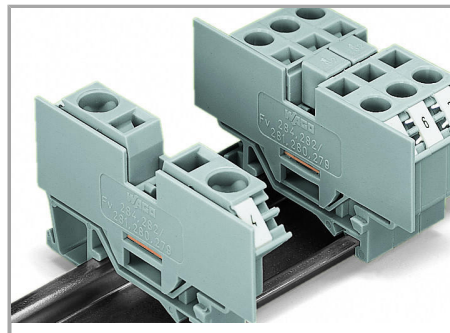

URL

Descărcare

WSCAD Universe 282-368

URL

Descărcare

Installation Notes

Installation

Snapping cover plate onto open side of terminal block.

A cover plate must also be snapped onto the other side of the larger terminal block.

Supus modificărilor.