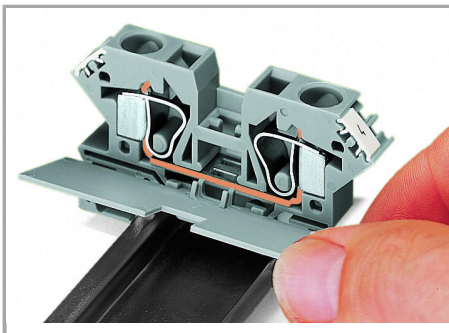

URL

Descărcare

WSCAD Universe 282-368

URL

Descărcare

Installation Notes

Installation

Snapping cover plate onto open side of terminal block.

A cover plate must also be snapped onto the other side of the larger terminal block.

Supus modificărilor.