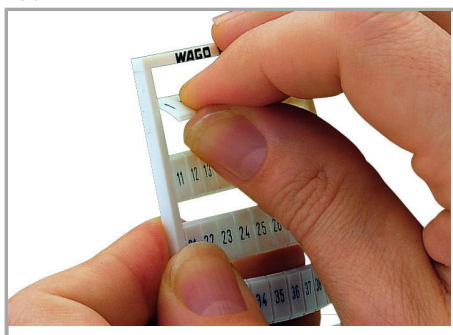

Fișă tehnică | Număr articol: 793-4518

WMB marking card; as card; MARKED; 1 / 2 (50 each); stretchable 4 - 4.2 mm;
Horizontal marking; snap-on type; white

www.wago.com/793-4518

Date

Technical Data

Marking	1 / 2
Marking (number)	50
Marking direction	Horizontal marking
Marking color	black
Marking type	Digits
Darstellung des Aufdrucks	same numbers per strip
Pre-assembly	10 strips with 10 markers per card

Geometrical Data

Marker/Strip width	4 ... 4,2 mm
Marker width	4 mm

Material Data

Color	white
-------	-------

Supus modificărilor.

WAGO Kontakttechnik GmbH & Co. KG
/Representative Office Romania
Sos. Pipera-Tunari nr. 1/1
building 1, 2nd floor | 077190 Voluntari, Ilfov
Tel.: +40-(0)31 421 85 68 | Email: info-RO@wago.com

Counterpart

Installation Notes

Application

Separating a strip from the WMB marker card.

Stretching a WMB marker strip.

Separating an individual marker from the WMB marker strip – for larger terminal blocks.