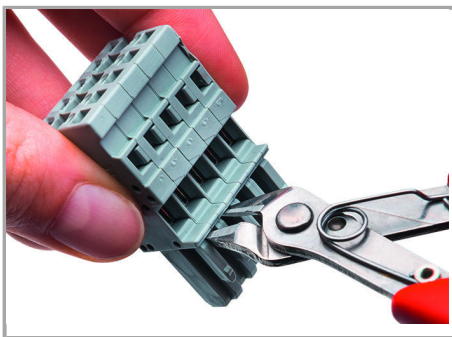

Coding a female plug by removing coding finger(s) via cutting tool. Do not remove the first and last coding fingers or use an additional locking lever.