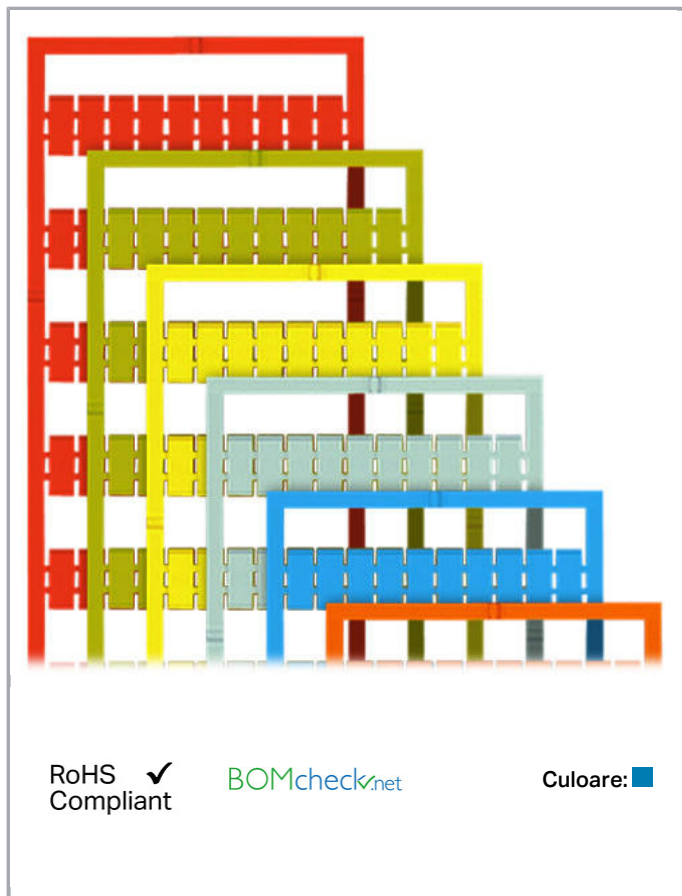

Fișă tehnică | Număr articol: 793-5501/000-006

WMB marking card; as card; for terminal block width 5 - 17.5 mm;
stretchable 5 - 5.2 mm; plain; snap-on type; blue

www.wago.com/793-5501/000-006

Descriere articol

Custom Labeling

Markers can also be customized using our Smart Designer Configuration Software.

Simply click on the "Configure" button on the right and label the markers as needed. To place an order, you must first register with the WAGO Configuration Software.

Geometrical Data

Marker/Strip width	5 ... 5,2 mm
Marker width	5 mm

Material Data

Color	blue
Weight	8,8 g
Fire load	0,264 MJ

Commercial data

Packaging type	BOX
Country of origin	DE
GTIN	4045454001964
Customs tariff number	39269097900