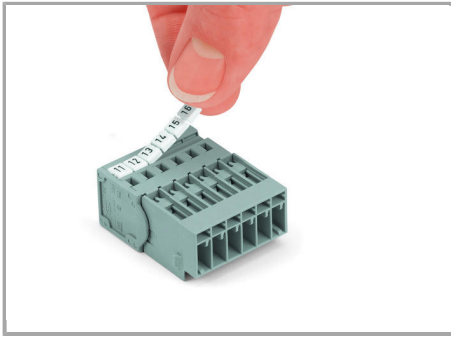

Labeling a male connector with
CAGE CLAMP® connection via Mini-WSB
quick markers.

Familie de produse

X-COM

Afișare globală produse din familie.

Supus modificărilor.