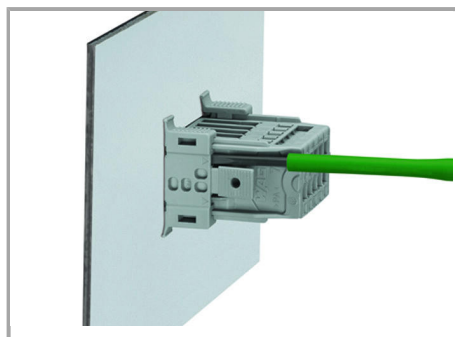

Secure the snap-in flange.

Male connector with snap-in flanges (769-605/006-000) into the cutout

For removal, insert operating tool (2.5 mm blade) into release slot.

Supus modificărilor.

Press center part on both the top and bottom of the connector. Then remove snap-in flange.