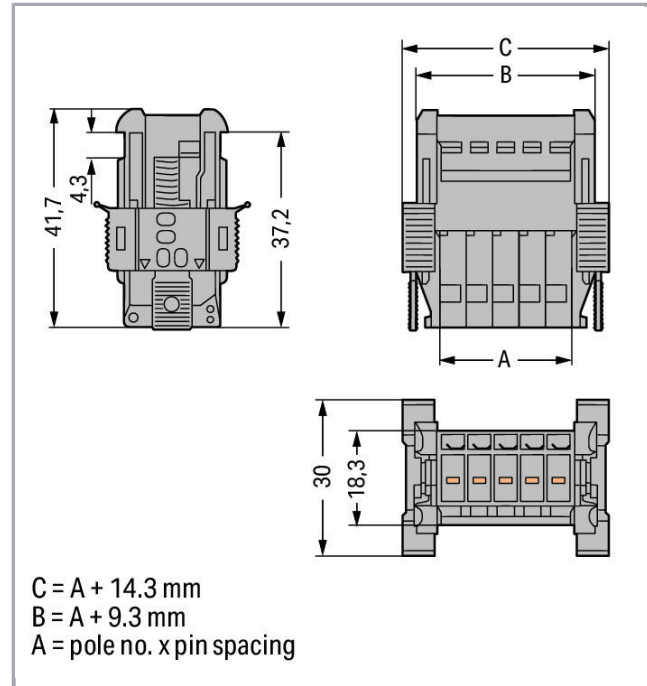

Fișă tehnică | Număr articol: 769-613/006-000

1-conductor male connector; Snap-in flange; 4 mm²; Pin spacing 5 mm; 13-pole; 4,00 mm²; gray

www.wago.com/769-613/006-000

RoHS Compliant

BOMcheck.net

Culoare: ■

Geometrical Data

Pin spacing	5 mm / 0.197 inch
Width	79.3 mm / 3.122 inch
Height	30 mm / 1.181 inch
Depth	41.7 mm / 1.642 inch

Mechanical data

Mounting type	Snap-in
---------------	---------

Plug connection