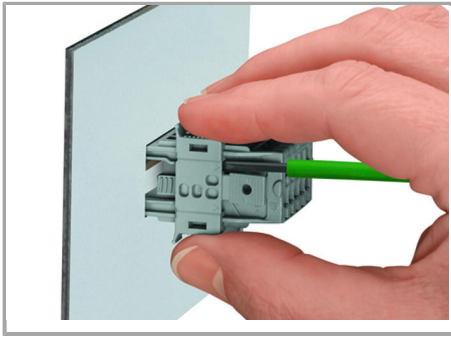

Secure the snap-in flange.

Male connector with snap-in flanges (769-605/006-000) into the cutout

For removal, insert operating tool (2.5 mm blade) into release slot.

Supus modificărilor.

Press center part on both the top and bottom of the connector. Then remove snap-in flange.

Sheet metal cutout (for female plugs without locking levers)

Male connectors with CAGE CLAMP® connection (769-6xx/006-000) and snap-in flanges

Inserting a conductor

Operating tool

Inserting a conductor via operating tool (example shows a male connector).