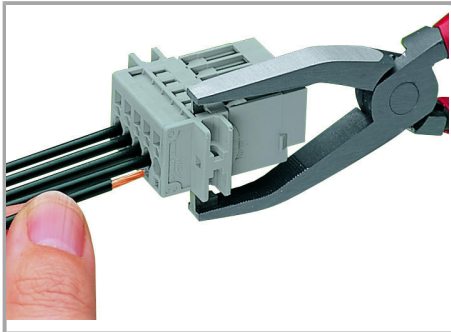

Secure the snap-in flange.

Male connector with snap-in flanges (769-605/006-000) into the cutout

For removal, insert operating tool (2.5 mm blade) into release slot.

Supus modificărilor.

Press center part on both the top and bottom of the connector. Then remove snap-in flange.

Sheet metal cutout (for female plugs without locking levers)

Male connectors with CAGE CLAMP® connection (769-6xx/006-000) and snap-in flanges

Inserting a conductor

Operating tool

Inserting a conductor via operating tool (example shows a male connector).