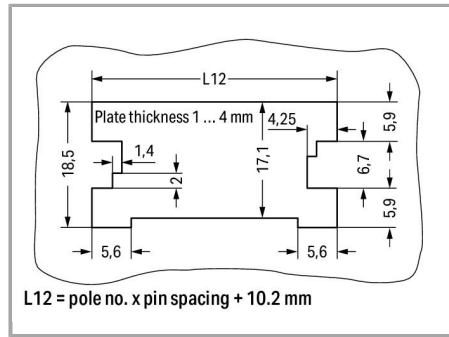

Secure the snap-in flange.

Male connector with snap-in flanges (769-605/006-000) into the cutout

For removal, insert operating tool (2.5 mm blade) into release slot.

Supus modificărilor.

Press center part on both the top and bottom of the connector. Then remove snap-in flange.