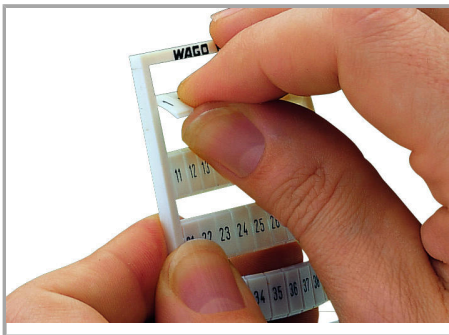

Fișă tehnică | Număr articol: 793-4552

WMB marking card; as card; MARKED; +/- (50x); stretchable 4 - 4.2 mm;

Horizontal marking; snap-on type; white

www.wago.com/793-4552

Date

Technical Data

Marking	+/-
Marking direction	Horizontal marking
Marking color	black
Marking type	Symbol
Darstellung des Aufdrucks	same symbols per strip
Pre-assembly	10 strips with 10 markers per card

Geometrical Data

Marker/Strip width	4 ... 4,2 mm
Marker width	4 mm

Material Data

Color	white
Weight	7,2 g

Supus modificărilor.

WAGO Kontakttechnik GmbH & Co. KG
/Representative Office Romania
Sos. Pipera-Tunari nr. 1/1
building 1, 2nd floor | 077190 Voluntari, Ilfov
Tel.: +40-(0)31 421 85 68 | Email: info-RO@wago.com

Counterpart

Installation Notes

Application

Separating a strip from the WMB marker card.

Stretching a WMB marker strip.

Separating an individual marker from the WMB marker strip – for larger terminal blocks.