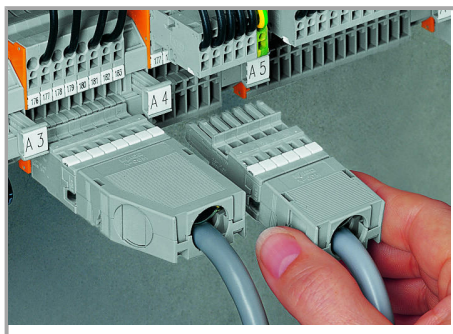

Application

Application:

Snap-on type strain relief housings for 769 Series

Supus modificărilor.