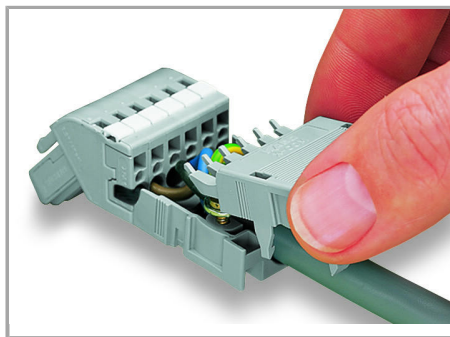

Snapping on a strain relief housing.