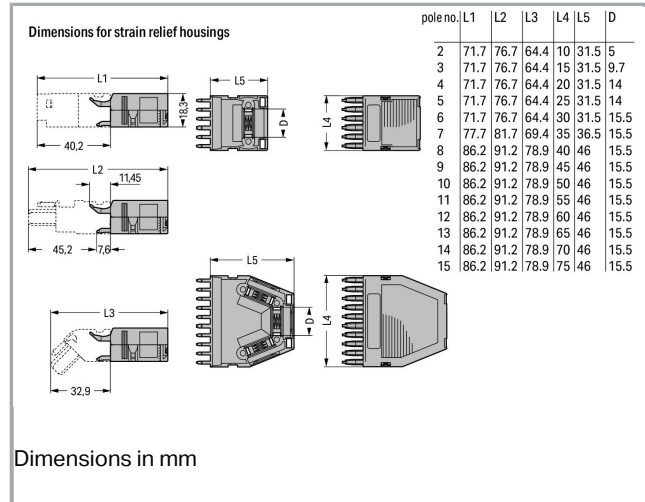

RoHS  Compliant

[BOMcheck.net](https://www.bomcheck.net)

Culoare:

**Date**

**Connection data**

Pole No. 14

**Geometrical Data**

Width 70 mm / 2.756 inch  
 Height 18.3 mm / 0.72 inch  
 Depth 46 mm / 1.811 inch