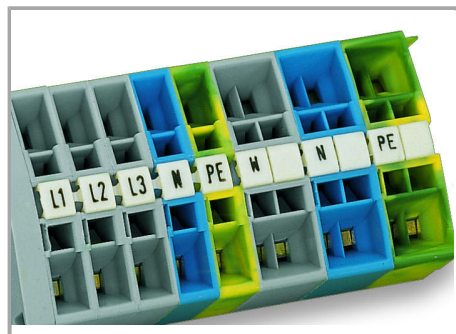

Material Data

Color	gray
Weight	99,3 g

Commercial data

Packaging type	bag
Country of origin	DE
GTIN	4055143298018
Customs tariff number	491 19900000

Counterpart

Produse compatibile

Marking accessories

Nr. articol: 258-5000

Thermal transfer printer; Smart Printer; for complete control cabinet marking; 300 dpi

www.wago.com/258-5000

Nr. articol: 258-5008

Roller; for Smart Printer; for Mini-WSB Inline WAGO (2009-145); 1 grinding device

www.wago.com/258-5008

Installation Notes

Marking

Marking via Mini-WSB Quick markers.

Familie de produse

Supus modificărilor.

WAGO Kontakttechnik GmbH & Co. KG
/Representative Office Romania
Sos. Pipera-Tunari nr. 1/1
building 1, 2nd floor | 077190 Voluntari, Ilfov
Tel.: +40-(0)31 421 85 68 | Email: info-RO@wago.com

Aveți întrebări despre produsele noastre?
Vă stăm la dispoziție pentru preluarea apelului la +40 (0) 31 421 85 68.