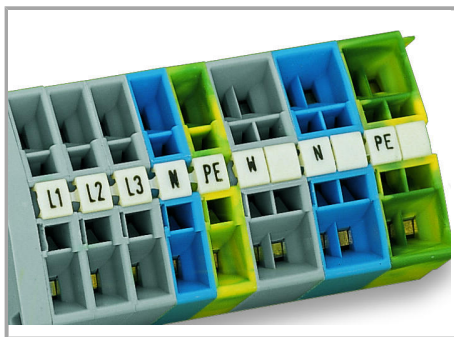

Fișă tehnică | Număr articol: 248-505/000-024

Mini-WSB marking card; as card; MARKED; 31 ... 40 (10x); not stretchable;

Horizontal marking; snap-on type; violet

www.wago.com/248-505/000-024

Date

Technical Data

| | |
|-----------|----------|
| Color | violet |
| Weight | 6,7 g |
| Fire load | 0,201 MJ |

Commercial data

| | |
|-----------------------|--------------------------------|
| Product Group | 2 (Terminal Block Accessories) |
| Packaging type | BOX |
| Country of origin | DE |
| GTIN | 4017332012409 |
| Customs tariff number | 4911990000 |

Counterpart

Installation Notes

Marking

Marking via Mini-WSB Quick markers.

Familie de produse

Mini-WSB

Afișare globală produse din familie.

Supus modificărilor.