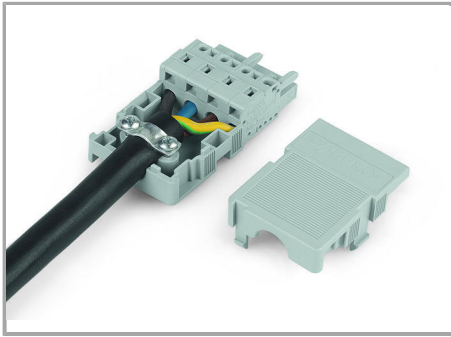

Supus modificărilor.