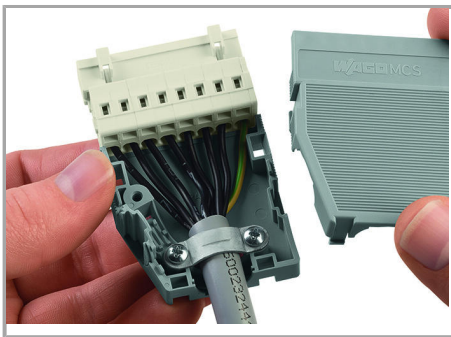

Supus modificărilor.