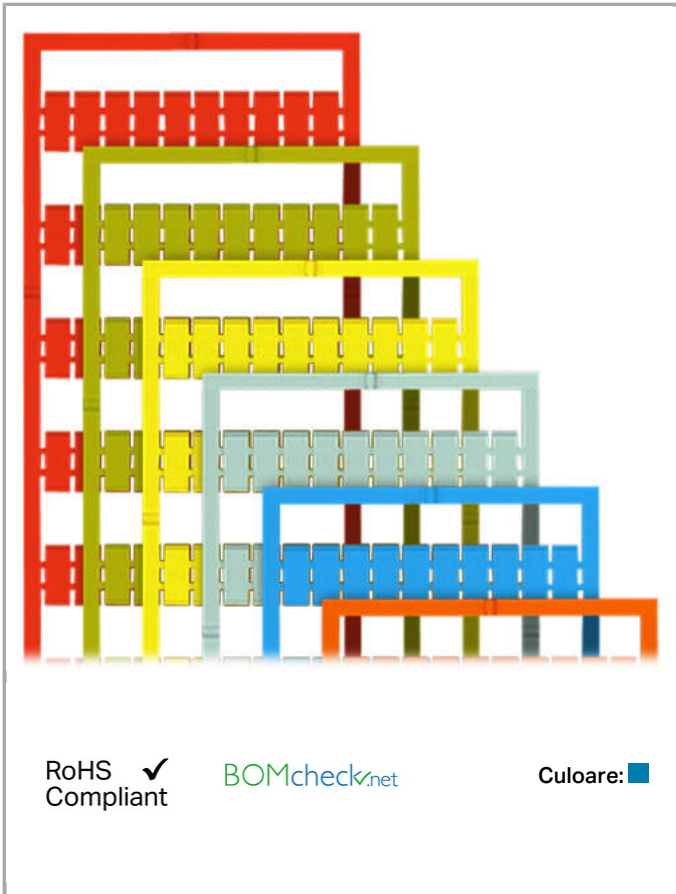

## Fișă tehnică | Număr articol: 793-577/000-006

WMB marking card; as card; MARKED; N (100x); not stretchable; Horizontal marking; snap-on type; blue

[www.wago.com/793-577/000-006](http://www.wago.com/793-577/000-006)

#### Technical Data

Marking	N
Marking (number)	100
Marking direction	Horizontal marking
Marking color	black
Marking type	Symbol
Darstellung des Aufdrucks	same symbols per strip
Pre-assembly	10 strips with 10 markers per card

## Geometrical Data

Marker/Strip width	5 mm
Marker width	5 mm