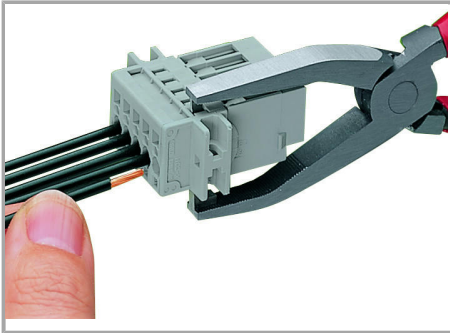

Installation Notes

Inserting a conductor

Operating tool

Inserting a conductor via operating tool
(example shows a male connector).