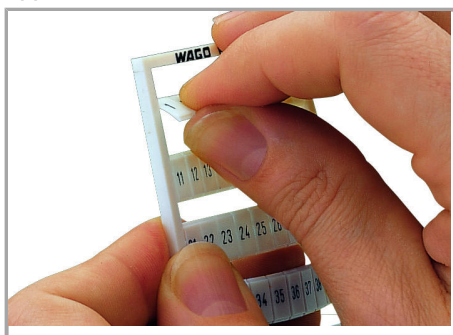

Fișă tehnică | Număr articol: 793-4611

WMB marking card; as card; MARKED; 301 ... 400 (1x); stretchable 4 - 4.2 mm; Vertical marking; snap-on type; white

www.wago.com/793-4611

Date

Technical Data

Marking	301 ... 400
Marking (number)	1
Marking direction	Vertical marking
Marking color	black
Marking type	Digits
Darstellung des Aufdrucks	consecutive numbers per strip
Pre-assembly	10 strips with 10 markers per card

Geometrical Data

Marker/Strip width	4 ... 4.2 mm
Marker width	4 mm

Material Data

Color	white
-------	-------

Supus modificărilor.

WAGO Kontakttechnik GmbH & Co. KG
/Representative Office Romania
Sos. Pipera-Tunari nr. 1/1
building 1, 2nd floor | 077190 Voluntari, Ilfov
Tel.: +40-(0)31 421 85 68 | Email: info-RO@wago.com

Counterpart

Installation Notes

Application

Separating a strip from the WMB marker card.

Stretching a WMB marker strip.

Separating an individual marker from the WMB marker strip – for larger terminal blocks.