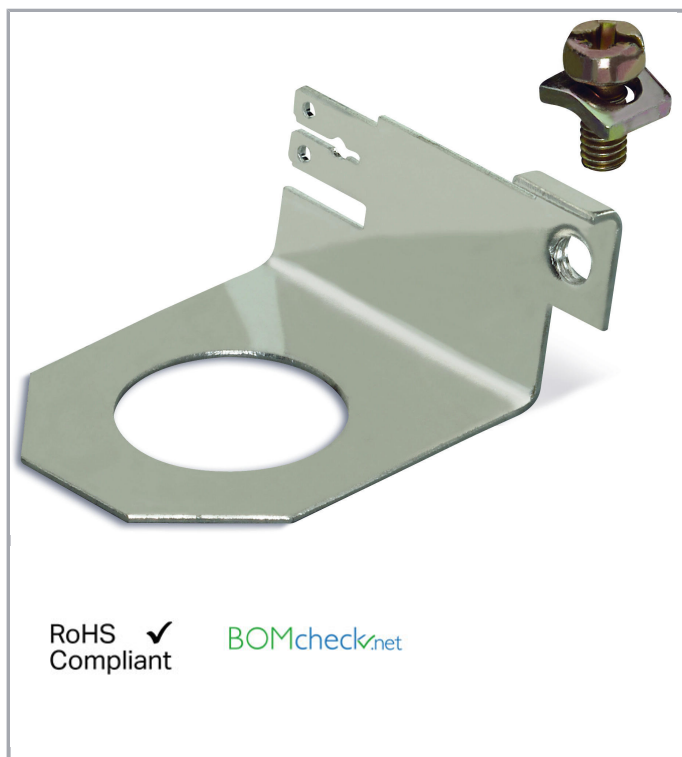

Fișă tehnică | Număr articol: 400-405/405-771

Control cable connection with screws; for flat tabs; 6.35 x 0.8 mm; for high-current terminal blocks with 2 stud bolts M16

www.wago.com/400-405/405-771

Date

Material Data