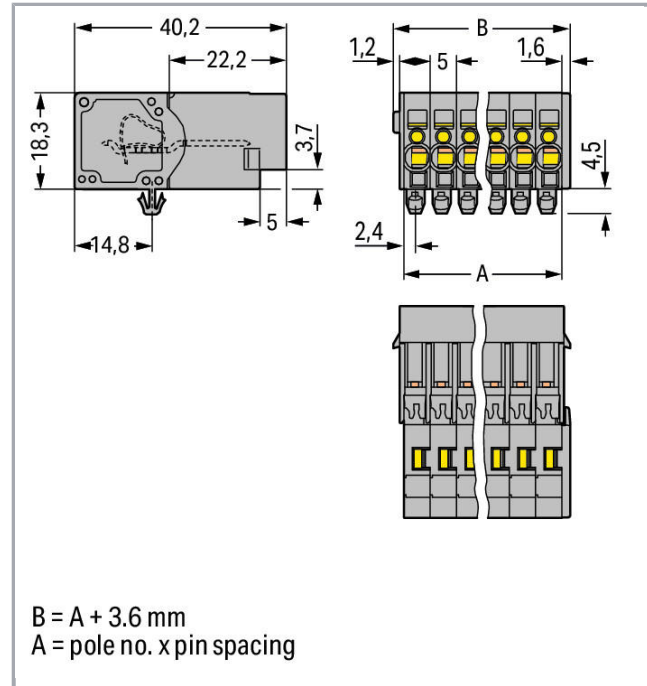

Fișă tehnică | Număr articol: 769-613/001-000

1-conductor male connector; Snap-in mounting feet; 4 mm²; Pin spacing 5 mm; 13-pole; 4,00 mm²; gray

www.wago.com/769-613/001-000

RoHS
Compliant

BOMcheck.net

Culoare: ■

Geometrical Data

Pin spacing	5 mm / 0.197 inch
Width	68.6 mm / 2.701 inch
Height from the surface	18.3 mm / 0.72 inch
Depth	40.2 mm / 1.583 inch

Mechanical data

Mounting type	Snap-in mounting foot
---------------	-----------------------