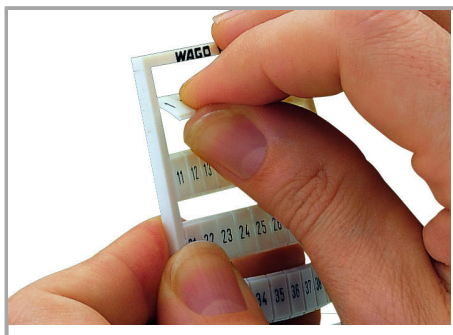

Fire load 0,196 MJ

Commercial data

Product Group	2 (Terminal Block Accessories)
Packaging type	BOX
Country of origin	DE
GTIN	4045454879556
Customs tariff number	491 19900000

Counterpart

Installation Notes

Application

Separating a strip from the WMB marker card.