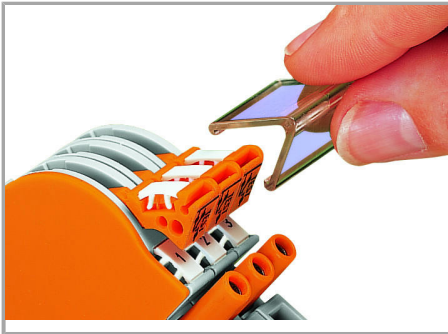

Fișă tehnică | Număr articol: 282-885

Locking cover; mechanically locks multiple links; 5-pole; transparent

www.wago.com/282-885

RoHS 
Compliant

[BOMcheck.net](https://www.bomcheck.net)

Date

Material Data

Color	transparent
Fire load	0,086 MJ
Weight	2,9 g

Descărcare

Installation Notes

Locking

Snapping a transparent locking cover onto 1-8 disconnect links:

Snapping a transparent locking cover onto 1-8 disconnect links:

a) Mechanically lock several links for multi-pole switching applications

a) Mechanically lock several links for multi-pole switching applications

b) Protect markers

b) Protect markers

Supus modificărilor.