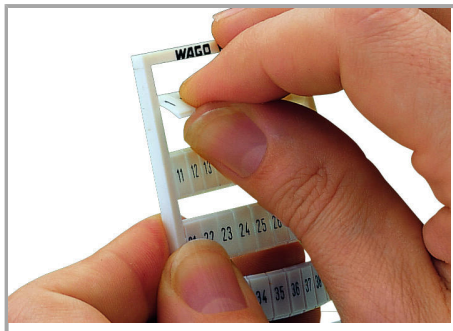

Material Data

Color	white
Weight	8,4 g
Fire load	0,256 MJ

Commercial data

Product Group	2 (Terminal Block Accessories)
Packaging type	BOX
Country of origin	DE
GTIN	4044918959988
Customs tariff number	49119900000

Counterpart

Installation Notes

Application

Separating a strip from the WMB marker card.