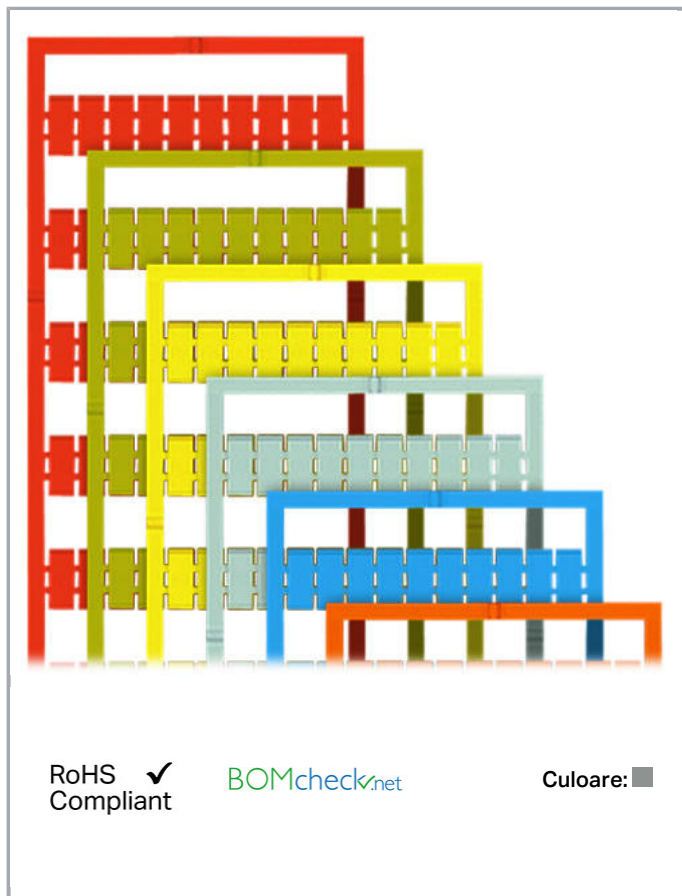

## Fișă tehnică | Număr articol: 793-502/000-007

WMB marking card; as card; MARKED; 1 ... 10 (10x); not stretchable;

Horizontal marking; snap-on type; gray

[www.wago.com/793-502/000-007](http://www.wago.com/793-502/000-007)

#### Technical Data

Marking	1 ... 10
Marking (number)	10
Marking direction	Horizontal marking
Marking color	black
Marking type	Digits
Darstellung des Aufdrucks	consecutive numbers per strip
Pre-assembly	10 strips with 10 markers per card

## Geometrical Data

Marker/Strip width	5 mm
Marker width	5 mm