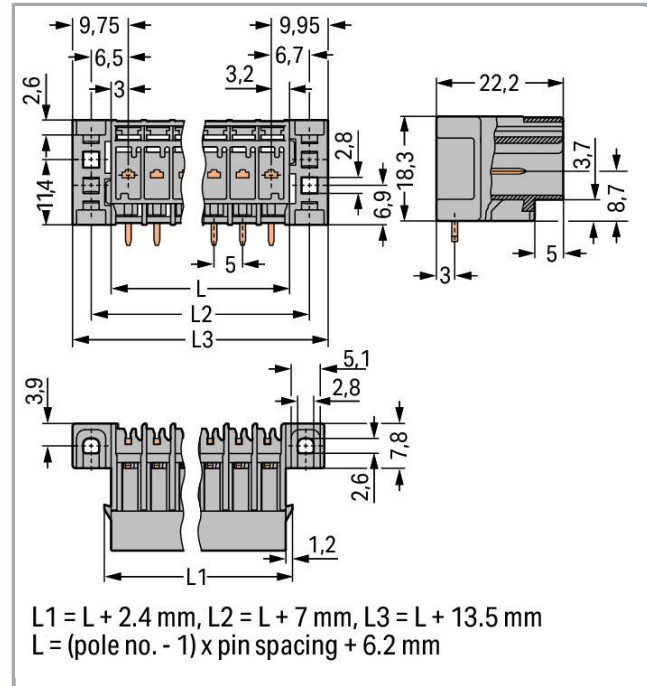

Fișă tehnică | Număr articol: 769-671/003-000

THT male header; 1.0 x 1.0 mm solder pin; angled; clamping collar; Pin spacing 5 mm; 11-pole; gray

www.wago.com/769-671/003-000

RoHS Compliant

BOMcheck.net

Culoare: ■

Pin spacing	5 mm / 0.197 inch
Width	69.7 mm / 2.744 inch
Height from the surface	18.3 mm / 0.72 inch
Depth	22.2 mm / 0.874 inch

Mechanical data

Mounting type	Mounting flange
---------------	-----------------