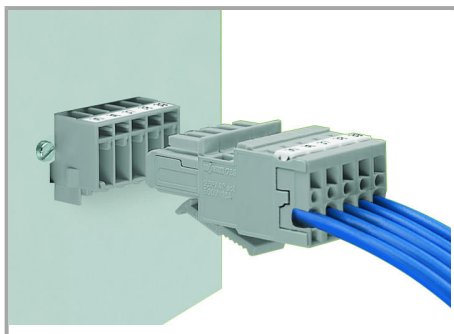

- View Logic ViewDraw
- Quadcept
- Zuken CadStar 3 and 4
- Zuken CR-5000 and CR-8000

PCB Component Libraries (EDA), PCB CAD Library Ultra Librarian

Installation Notes

Application

Male header with mounting flanges

1-conductor female plug with bottom-mount locking levers