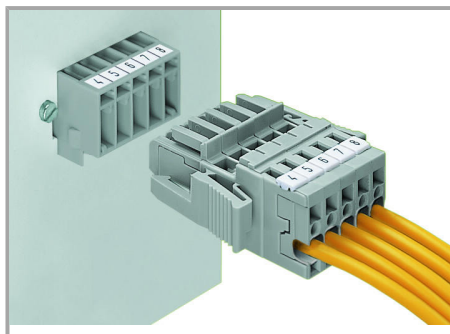

Male header with mounting flanges

1-conductor female plug with lateral locking levers

Familie de produse

X-COM

[Afișare globală produse din familie.](#)

Supus modificărilor.