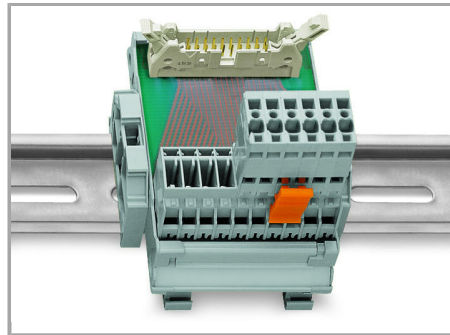

### Application

Male headers with straight solder pins and 1-conductor female plugs (picture shows a relay module)

Male headers with solder pins for printed circuit boards

Pluggable PCB connection

Connection to a relay module inside the switchgear cabinet