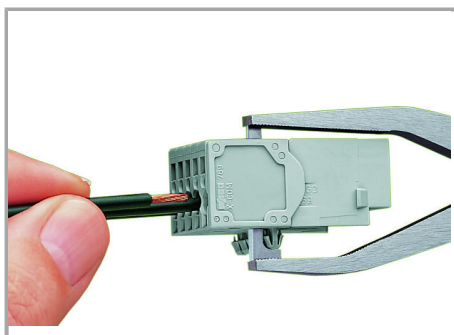

[Descărcare](#)

WSCAD Universe 769-615/001-000

[URL](#)

[Descărcare](#)

Installation Notes

Inserting a conductor

Operating tool

Inserting a conductor via operating tool
(example shows a male connector with snap-in mounting feet).

Application

Supus modificărilor.

Male connector with CAGE CLAMP® connection and snap-in mounting feet

1-connector female plug, straight

Marking

Labeling a male connector with CAGE CLAMP® connection via Mini-WSB quick markers.