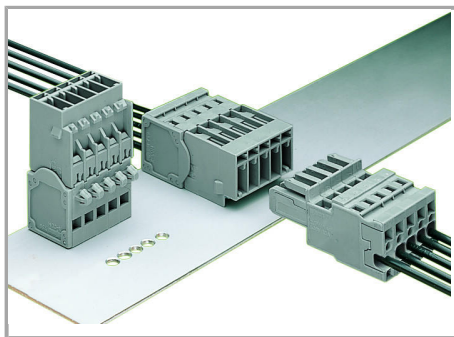

Application

Supus modificărilor.

Male connector with CAGE CLAMP® connection and snap-in mounting feet

1-connector female plug, straight

Marking

Labeling a male connector with CAGE CLAMP® connection via Mini-WSB quick markers.