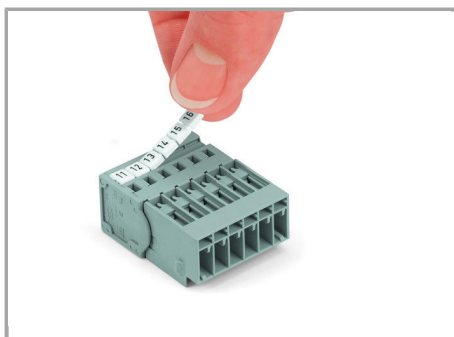

Application

Supus modificărilor.

Male connector with CAGE CLAMP® connection and snap-in mounting feet

1-connector female plug, straight

Marking

Labeling a male connector with CAGE CLAMP® connection via Mini-WSB quick markers.