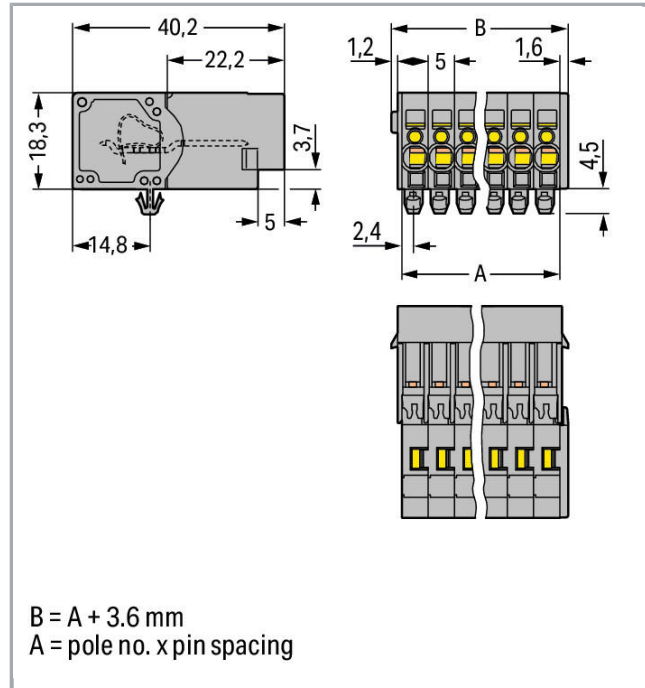

Fișă tehnică | Număr articol: 769-615/001-000

1-conductor male connector; Snap-in mounting feet; 4 mm²; Pin spacing 5 mm; 15-pole; 4,00 mm²; gray

www.wago.com/769-615/001-000

RoHS
Compliant

BOMcheck.net

Culoare: ■

Geometrical Data

Pin spacing	5 mm / 0.197 inch
Width	78.6 mm / 3.094 inch
Height from the surface	18.3 mm / 0.72 inch
Depth	40.2 mm / 1.583 inch

Mechanical data

Mounting type	Snap-in mounting foot
---------------	-----------------------