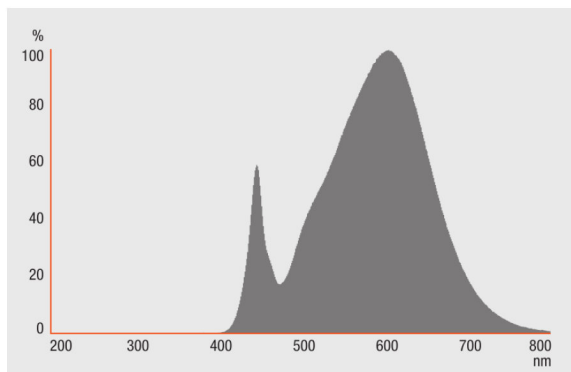

Light Distribution

Spectral power distribution

LOGISTICAL DATA

Product code	Packaging unit (Pieces/Unit)	Dimensions (length x width x height)	Gross weight	Volume
4052899961999	Folding carton box 1	46 mm x 46 mm x 93 mm	46.00 g	0.20 dm³
4052899962484	Shipping carton box 10	240 mm x 101 mm x 108 mm	568.00 g	2.62 dm³

The mentioned product code describes the smallest quantity unit which can be ordered. One shipping unit can contain one or more single products. When placing an order, for the quantity please enter single or multiples of a shipping unit.

REFERENCES / LINKS

For dimming conformity see

- www.ledvance.com/dim

For further products and actual information concerning LED lamps see

- www.ledvance.com/ledlamps

For Guarantee see

- www.ledvance.com/guarantee

DISCLAIMER

Subject to change without notice. Errors and omission excepted. Always make sure to use the most recent release.