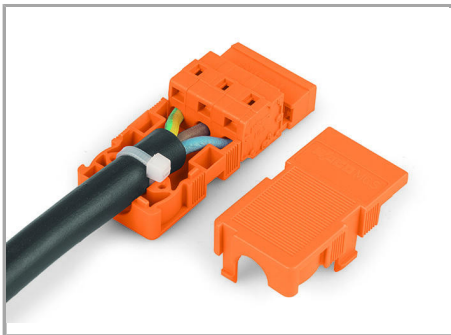

type; brown

www.wago.com/793-5501/000-014

Nr. articol: 793-5501/000-017

WMB marking card; as card; for terminal block width 5 - 17.5 mm; stretchable 5 - 5.2 mm; plain; snap-on type; green

www.wago.com/793-5501/000-017

Nr. articol: 793-5501/000-023

WMB marking card; as card; for terminal block width 5 - 17.5 mm; stretchable 5 - 5.2 mm; plain; snap-on type; light green

www.wago.com/793-5501/000-023

Nr. articol: 793-5501/000-024

WMB marking card; as card; for terminal block width 5 - 17.5 mm; stretchable 5 - 5.2 mm; plain; snap-on type; violet

www.wago.com/793-5501/000-024

Descărcări

Documentation

Additional Information

Technical explanations

Apr 3, 2019

pdf
3,6 MB

Descărcare

CAD/CAE-Data

CAE data

EPLAN Data Portal 232-683

URL

Descărcare

Installation Notes

Supus modificărilor.