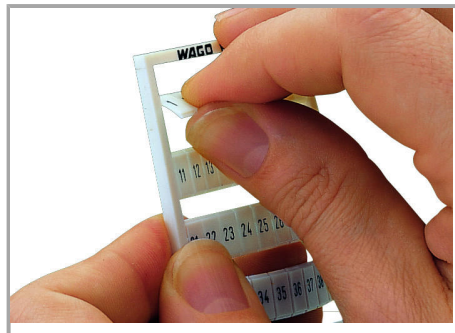

Material Data

Color	white
Weight	8,4 g
Fire load	0,256 MJ

Commercial data

Product Group	2 (Terminal Block Accessories)
Packaging type	BOX
Country of origin	DE
GTIN	4044918960007
Customs tariff number	49119900000

Counterpart

Installation Notes

Application

Separating a strip from the WMB marker card.